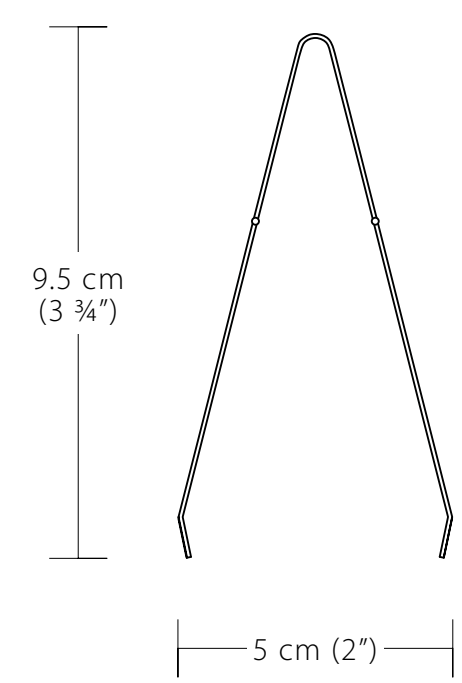

sugar tong

stainless steel

01.12.00