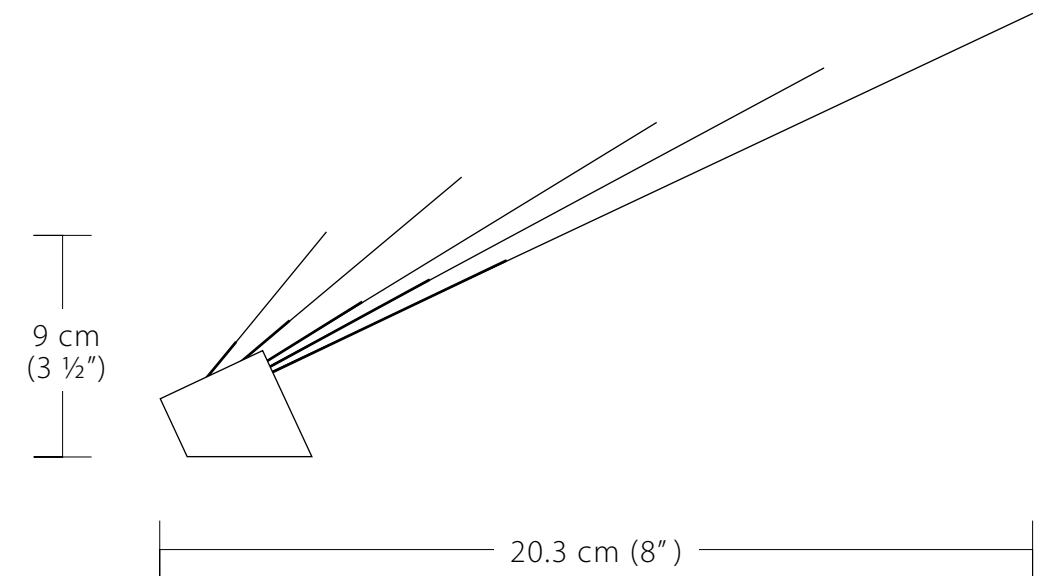

eye
accrylic

—| ø 5.75 cm (ø 2 ¼") —|

01.02.00

cork presenter

stainless steel, bocote

01.07.00

peacock

stainless steel