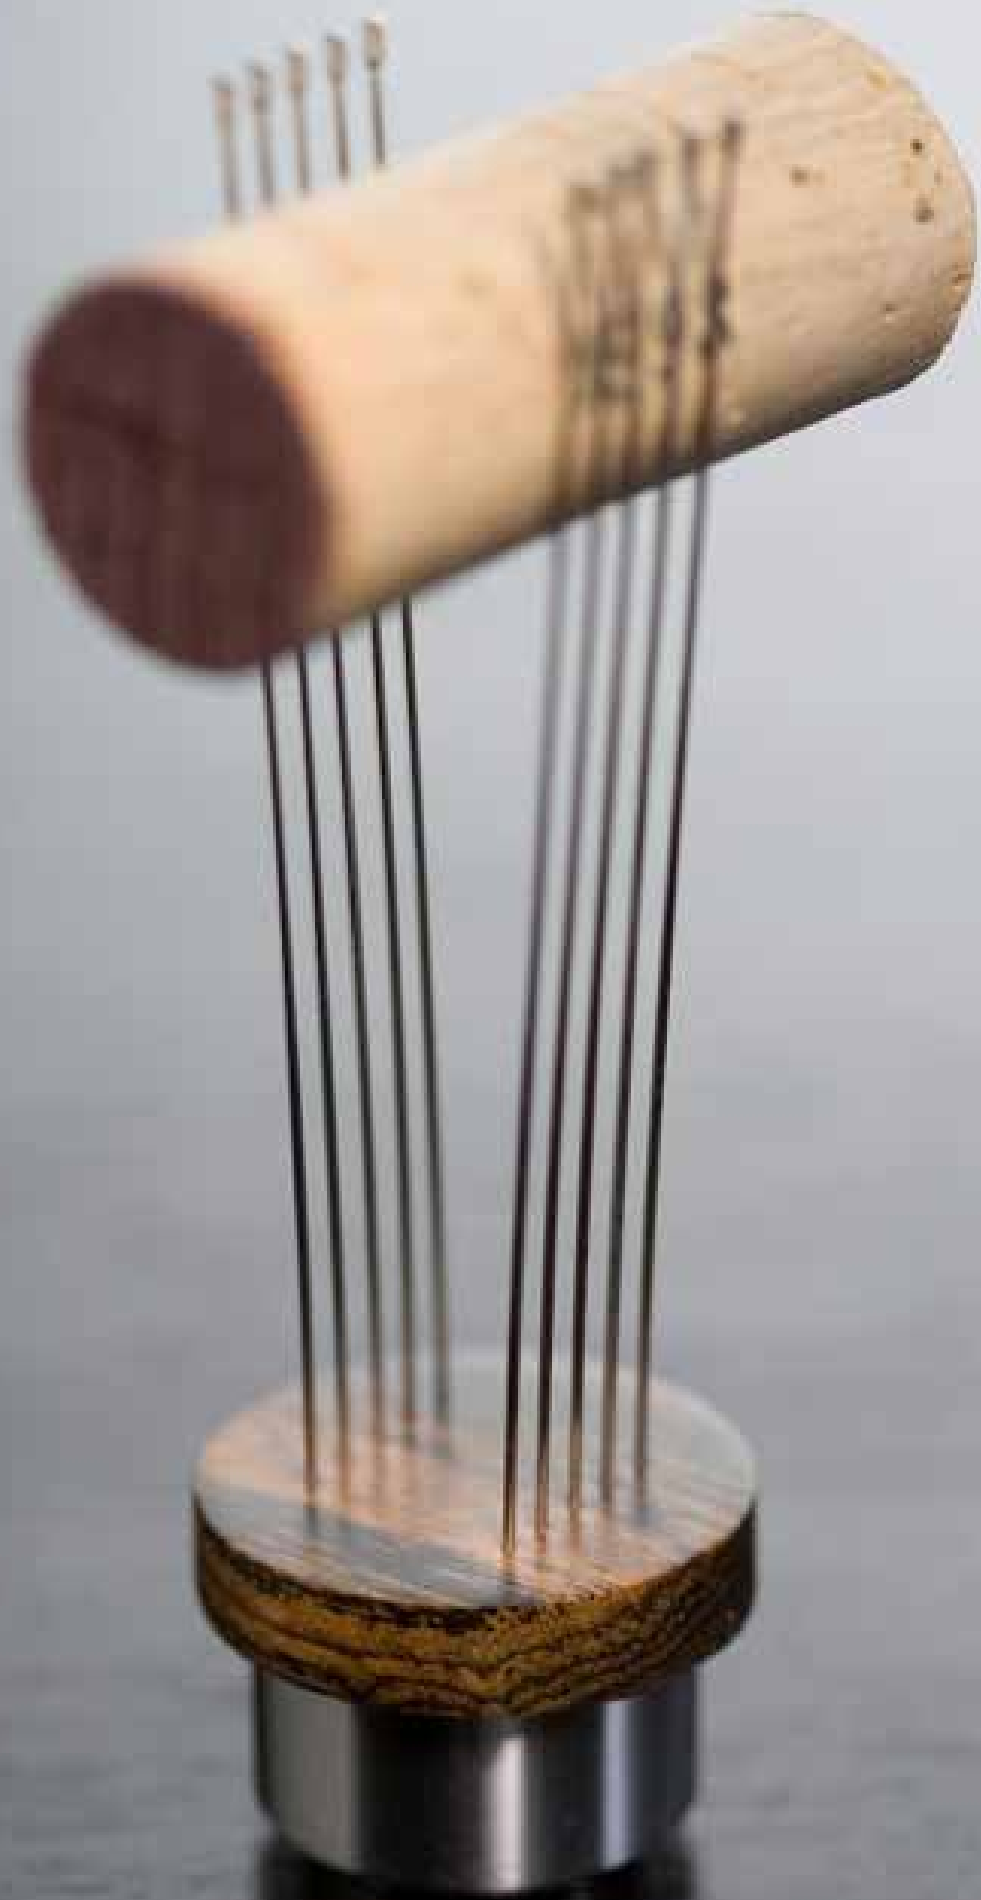

In addition to being named by The Future Laboratory as one of the world's 100 most influential designers, Kastner and Crucial Detail received a Global Innovation Award for Best Product Design for the Porthole, and Book Design of the Year Award for the Alinea book. Specialized cooking tools and platter presentations designed by Crucial Detail were instrumental in Team USA's historic silver and gold wins at the world's top culinary competition, Bocuse d'Or in 2015 and 2017.

eye
accrylic

—| ø 5.75 cm (ø 2 ¼") —|

01.02.00

cork presenter

stainless steel, bocote

01.07.00

peacock

stainless steel