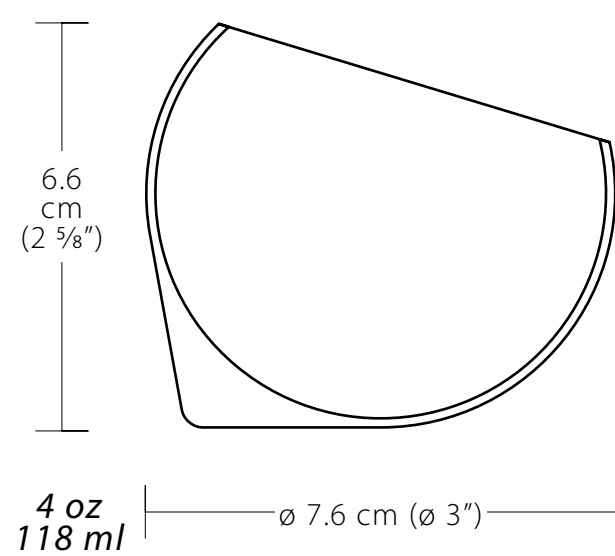

nips
glass

07.03.00

07.02.00

07.01.00