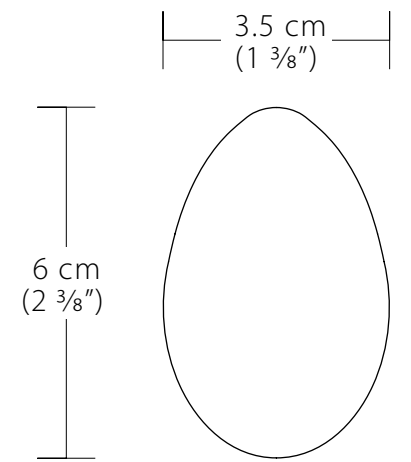

chip plate

black porcelain, stainless steel

01.36.02