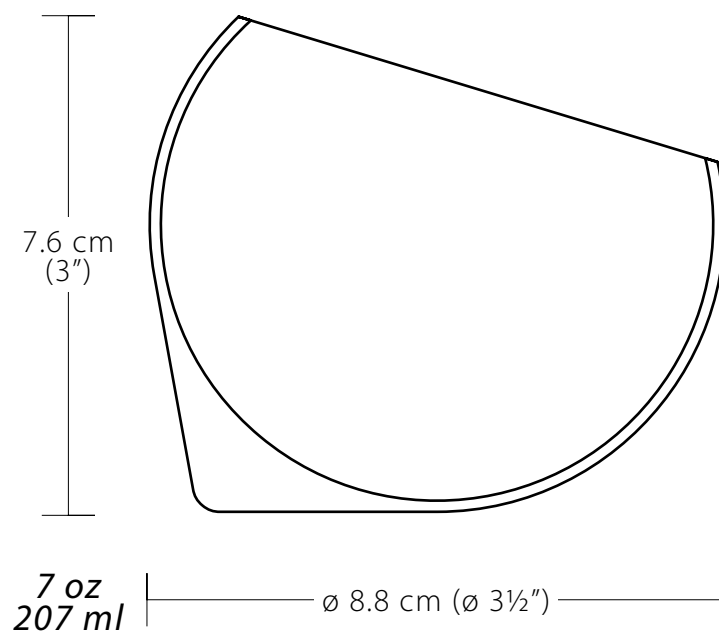

nips
glass

07.03.00

07.02.00

07.01.00