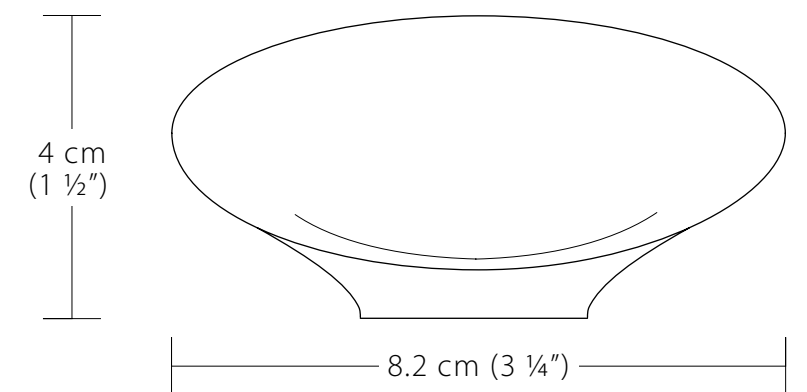

chip plate

black porcelain, stainless steel

01.36.02

01.36.01