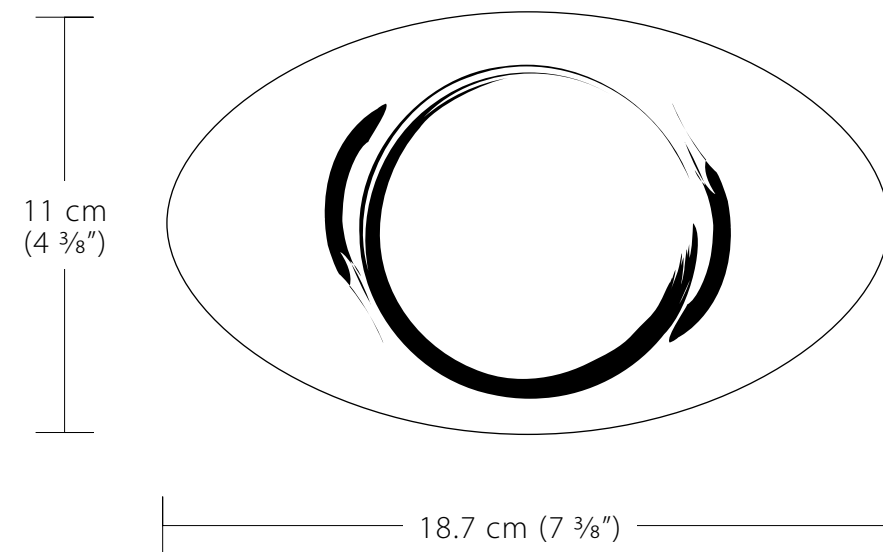

eye
accrylic

—| ø 5.75 cm (ø 2 ¼") —|

01.02.00

cork presenter

stainless steel, bocote

01.07.00

peacock

stainless steel

stainless steel

3 cm
(1 1/8")

6.6 cm (2 5/8")

bow
stainless steel

antena

stainless steel

01.04.00

clip

stainless steel, brass

ø 5 cm (ø 2")

01.16.00

bud vase

stainless steel

01.13.00

antiplate

porcelain