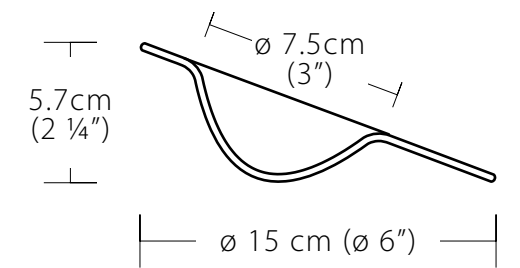

boro
glass

10.05.00

10.06.00

10.07.00