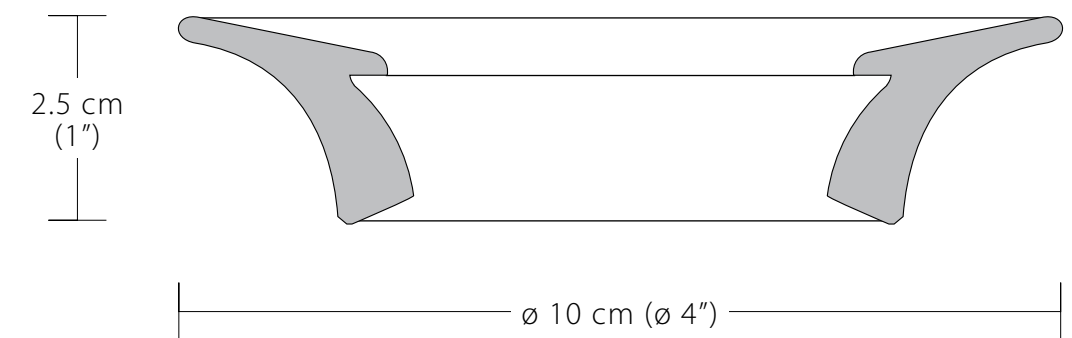

stainless steel, brass

ø 5 cm (ø 2")

01.16.00

bud vase

stainless steel

01.13.00

antiplate

porcelain