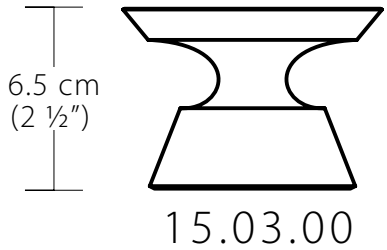

boro
glass

10.05.00

10.06.00

10.07.00

arboretum

walnut, porcelain, stoneware

chip plate

black porcelain, stainless steel