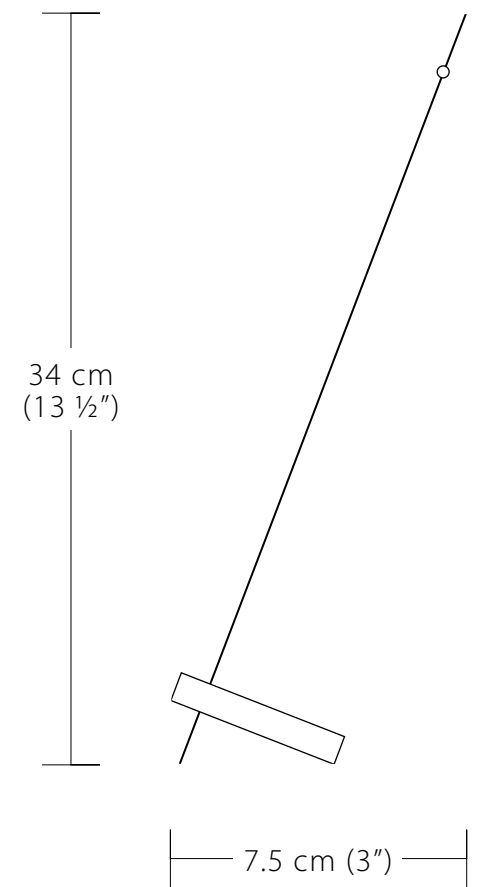

eye
accrylic

—| ø 5.75 cm (ø 2 ¼") —|

01.02.00

cork presenter

stainless steel, bocote

01.07.00

peacock

stainless steel

stainless steel

3 cm
(1 1/8")

6.6 cm (2 5/8")

bow
stainless steel

antena

stainless steel

01.04.00

clip

stainless steel, brass

ø 5 cm (ø 2")

01.16.00

bud vase

stainless steel

01.13.00

antiplate

porcelain