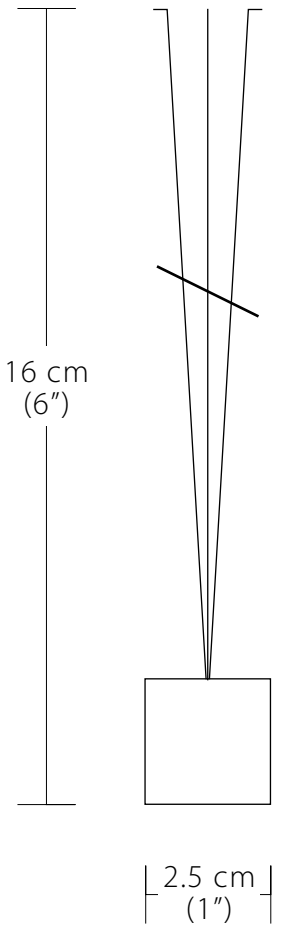

squid

stainless steel

01.03.01