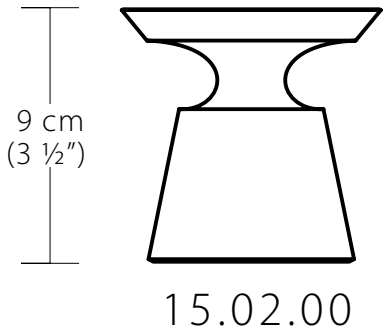

boro
glass

10.05.00

10.06.00

10.07.00

arboretum

walnut, porcelain, stoneware

chip plate

black porcelain, stainless steel

eye
accrylic

—| ø 5.75 cm (ø 2 ¼") —|

01.02.00

cork presenter

stainless steel, bocote

01.07.00

peacock

stainless steel