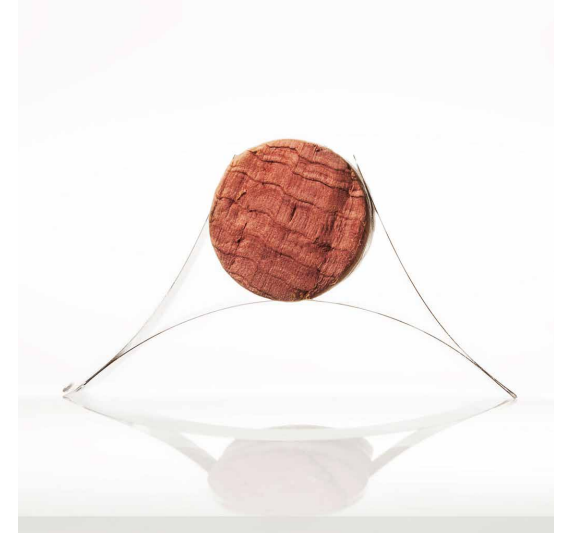

eye
accrylic

—| ø 5.75 cm (ø 2 ¼") —|

01.02.00

cork presenter

stainless steel, bocote

01.07.00

peacock

stainless steel

01.15.00

sugar tong

stainless steel

01.12.00

squid

stainless steel

01.03.01

pop-up arch

stainless steel

3 cm
(1 1/8")

6.6 cm (2 5/8")

bow
stainless steel

antena

stainless steel

01.04.00

clip

stainless steel, brass

ø 5 cm (ø 2")

01.16.00

bud vase

stainless steel

01.13.00

antiplate

porcelain