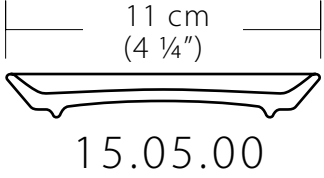

boro
glass

10.05.00

10.06.00

10.07.00

arboretum

walnut, porcelain, stoneware

chip plate

black porcelain, stainless steel