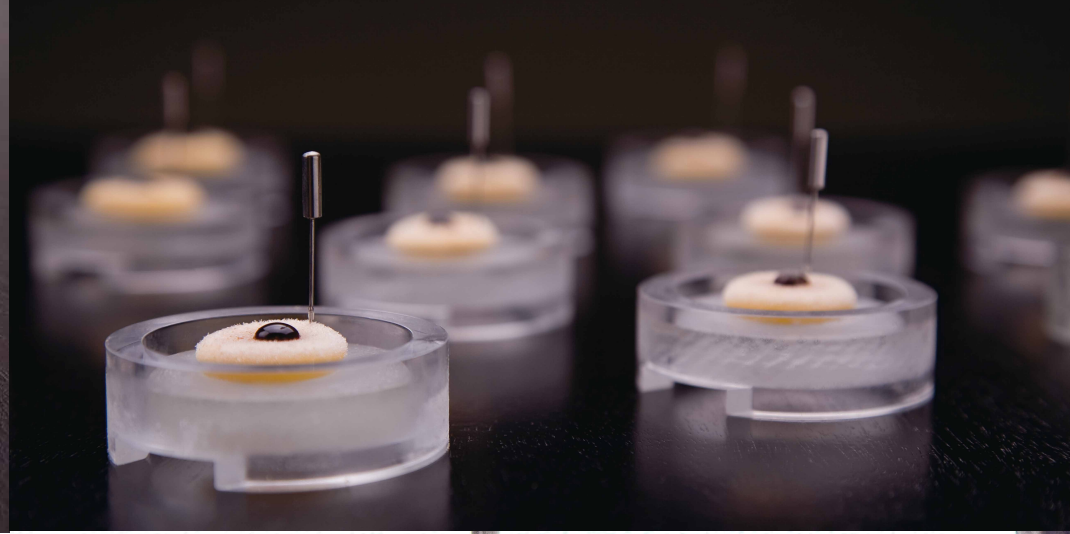

crucial detail

crucial detail

Crucial Detail is an award-winning design studio founded by Martin Kastner. For more than a decade, Crucial Detail has explored the synergy of food and design, working at the forefront of fine dining in collaborations with the world's best chefs.

In addition to being named by The Future Laboratory as one of the world's 100 most influential designers, Kastner and Crucial Detail received a Global Innovation Award for Best Product Design for the Porthole, and Book Design of the Year Award for the Alinea book. Specialized cooking tools and platter presentations designed by Crucial Detail were instrumental in Team USA's historic silver and gold wins at the world's top culinary competition, Bocuse d'Or in 2015 and 2017.

stainless steel, brass

ø 5 cm (ø 2")

01.16.00

bud vase

stainless steel

01.13.00

antiplate

porcelain