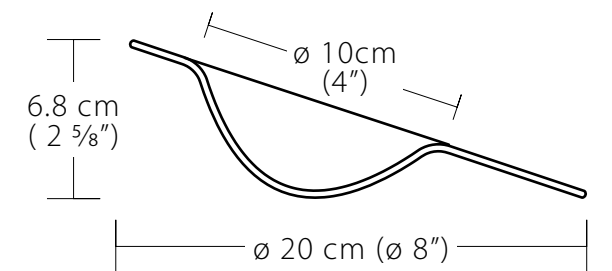

boro
glass

10.05.00

10.06.00

10.07.00