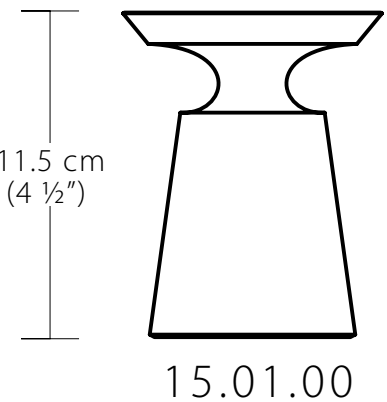

arboretum

walnut, porcelain, stoneware