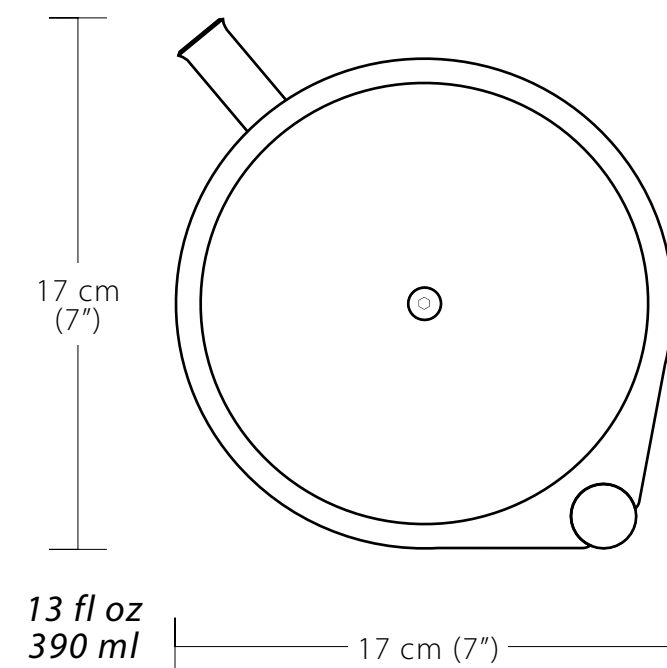

porthole

tempered glass, PP, stainless steel, silicone