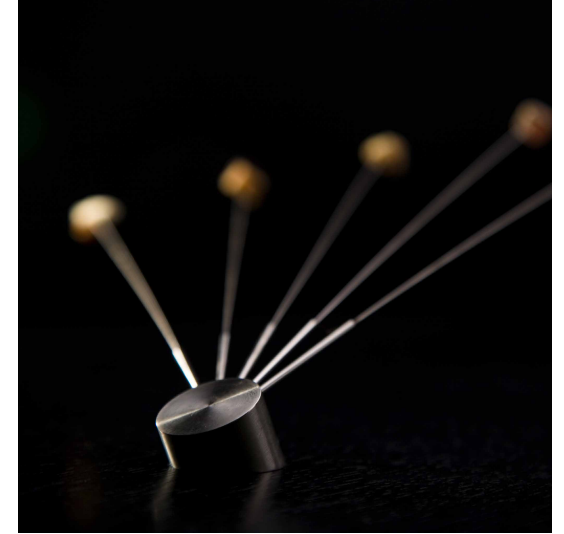

eye
accrylic

—| ø 5.75 cm (ø 2 ¼") —|

01.02.00

cork presenter

stainless steel, bocote

01.07.00

peacock

stainless steel