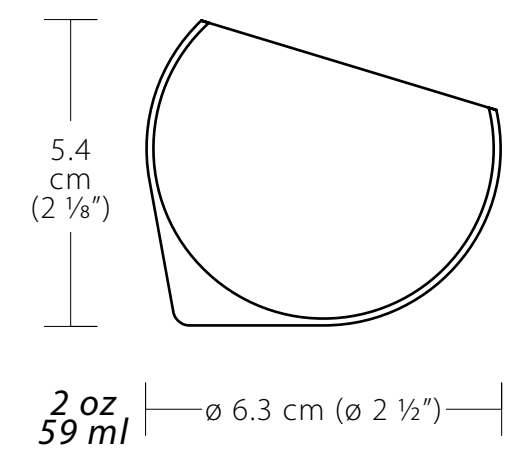

nips
glass

07.03.00

07.02.00

07.01.00