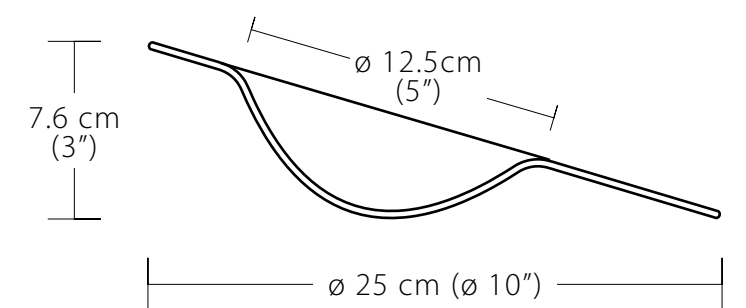

boro
glass

10.05.00

10.06.00

10.07.00