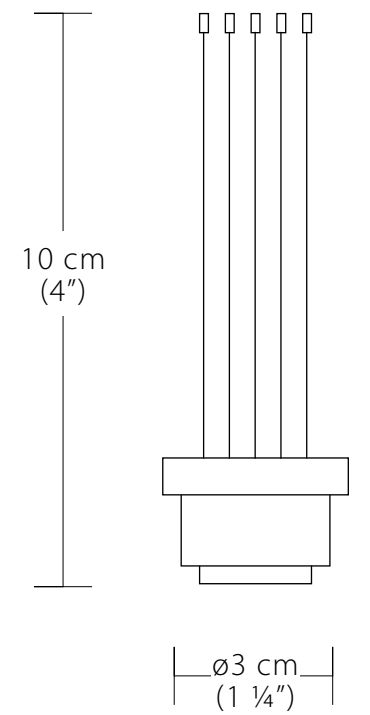

eye
accrylic

—| ø 5.75 cm (ø 2 ¼") —|

01.02.00

cork presenter

stainless steel, bocote

01.07.00

peacock

stainless steel

stainless steel

3 cm
(1 1/8")

6.6 cm (2 5/8")

bow
stainless steel

antena

stainless steel

01.04.00

clip

stainless steel, brass

ø 5 cm (ø 2")

01.16.00

bud vase

stainless steel

01.13.00

antiplate

porcelain