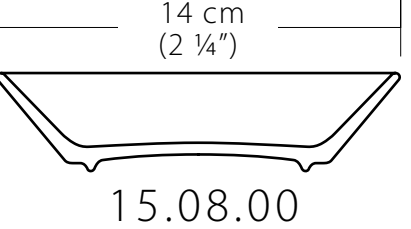

boro
glass

10.05.00

10.06.00

10.07.00

arboretum

walnut, porcelain, stoneware

chip plate

black porcelain, stainless steel