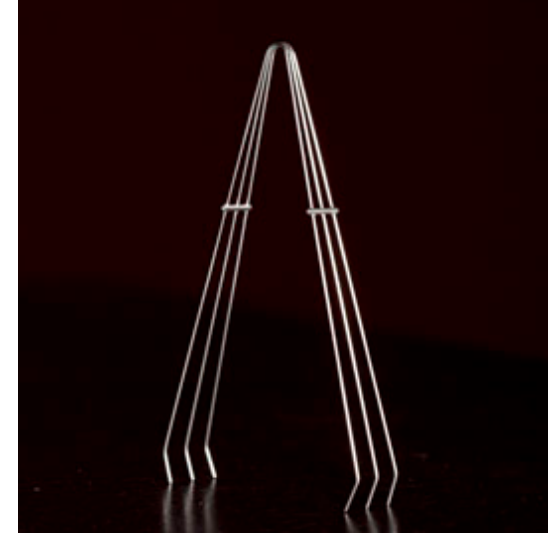

sugar tong

stainless steel