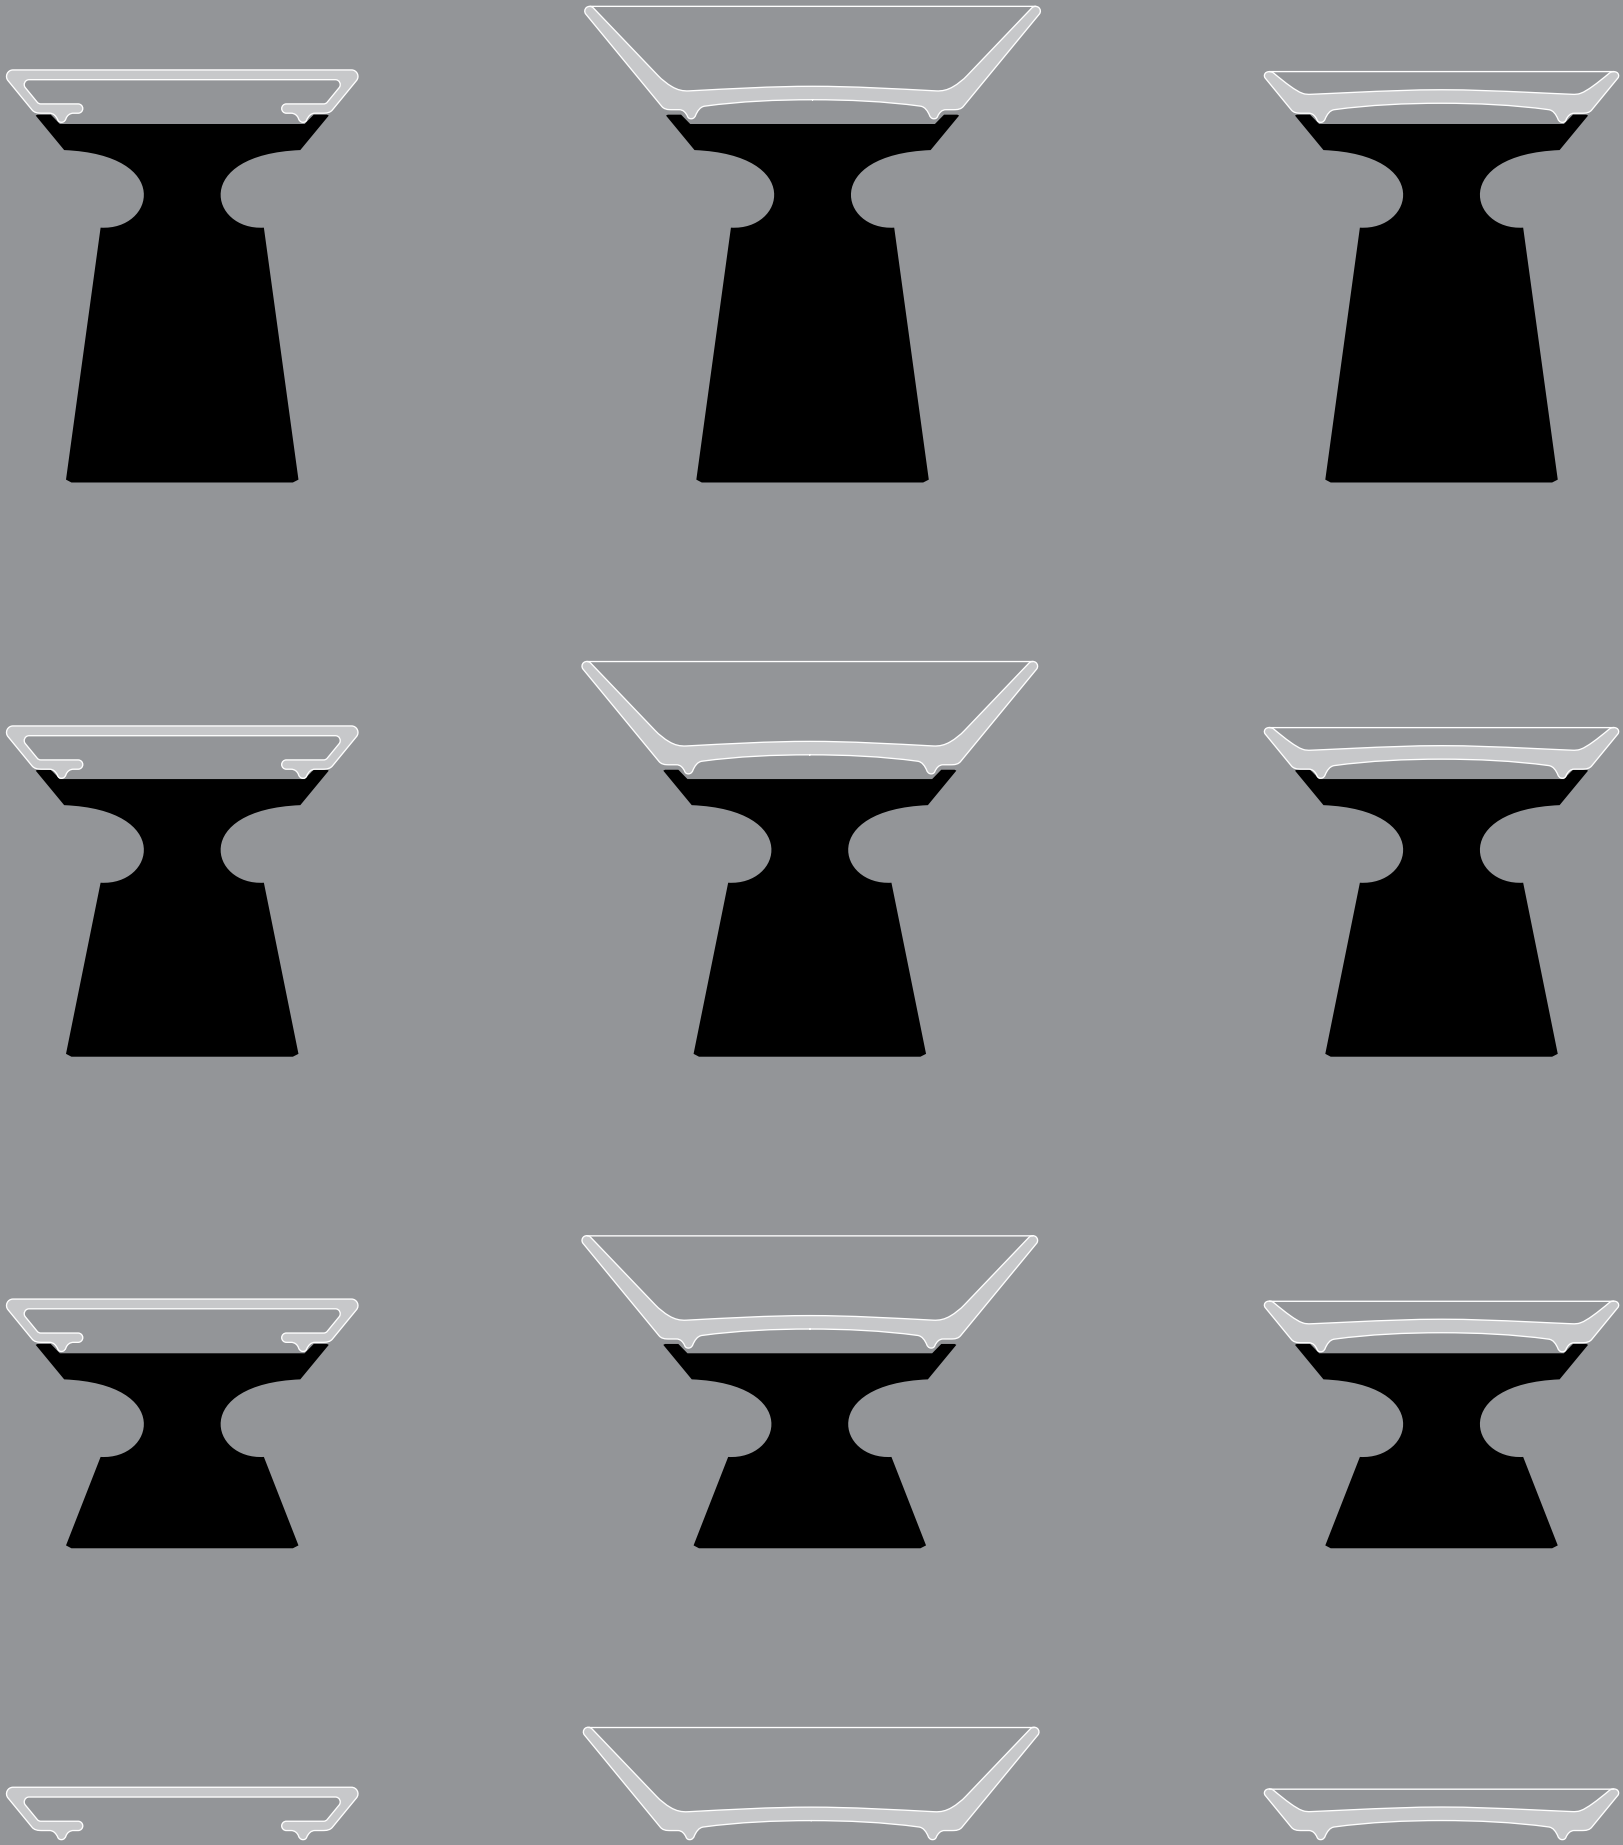

boro
glass

10.05.00

10.06.00

10.07.00

arboretum

walnut, porcelain, stoneware

chip plate

black porcelain, stainless steel