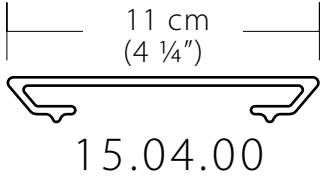

arboretum

walnut, porcelain, stoneware