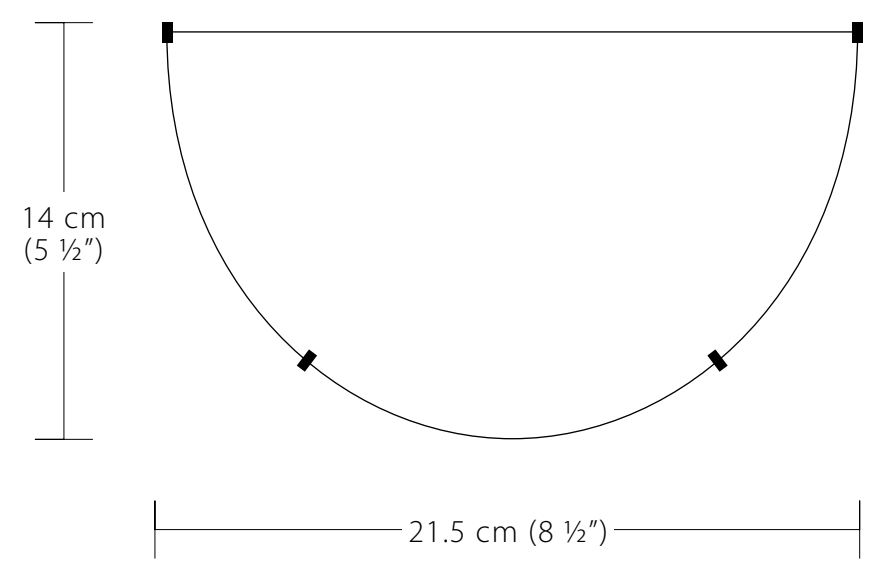

stainless steel

3 cm
(1 1/8")

6.6 cm (2 5/8")

bow
stainless steel

antena

stainless steel

01.04.00

clip