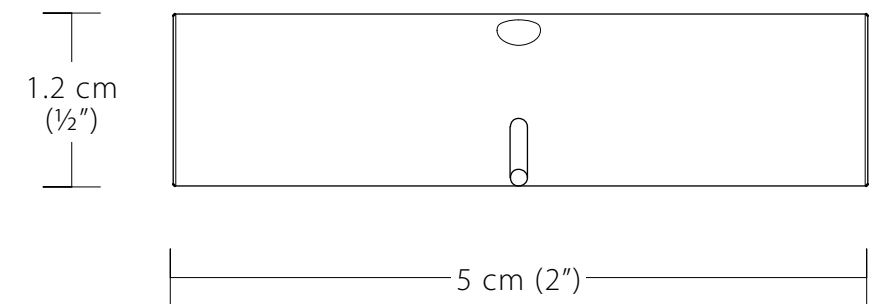

stainless steel, brass

ø 5 cm (ø 2")

01.16.00

bud vase

stainless steel

01.13.00

antiplate

porcelain