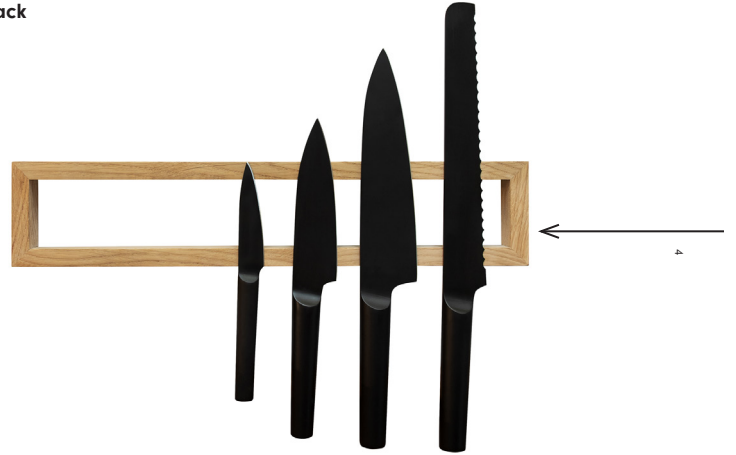

**Cube espresso white**  
Jiří Pelcl for Clap Design

**Cube egg holder**

**Circle lungo**  
TABLO by Clap Design

**Wall rack**

**Circle cappuccino conic**

**Oval lungo**

**Cruet table set**  
Jiří Pelcl for Clap Design