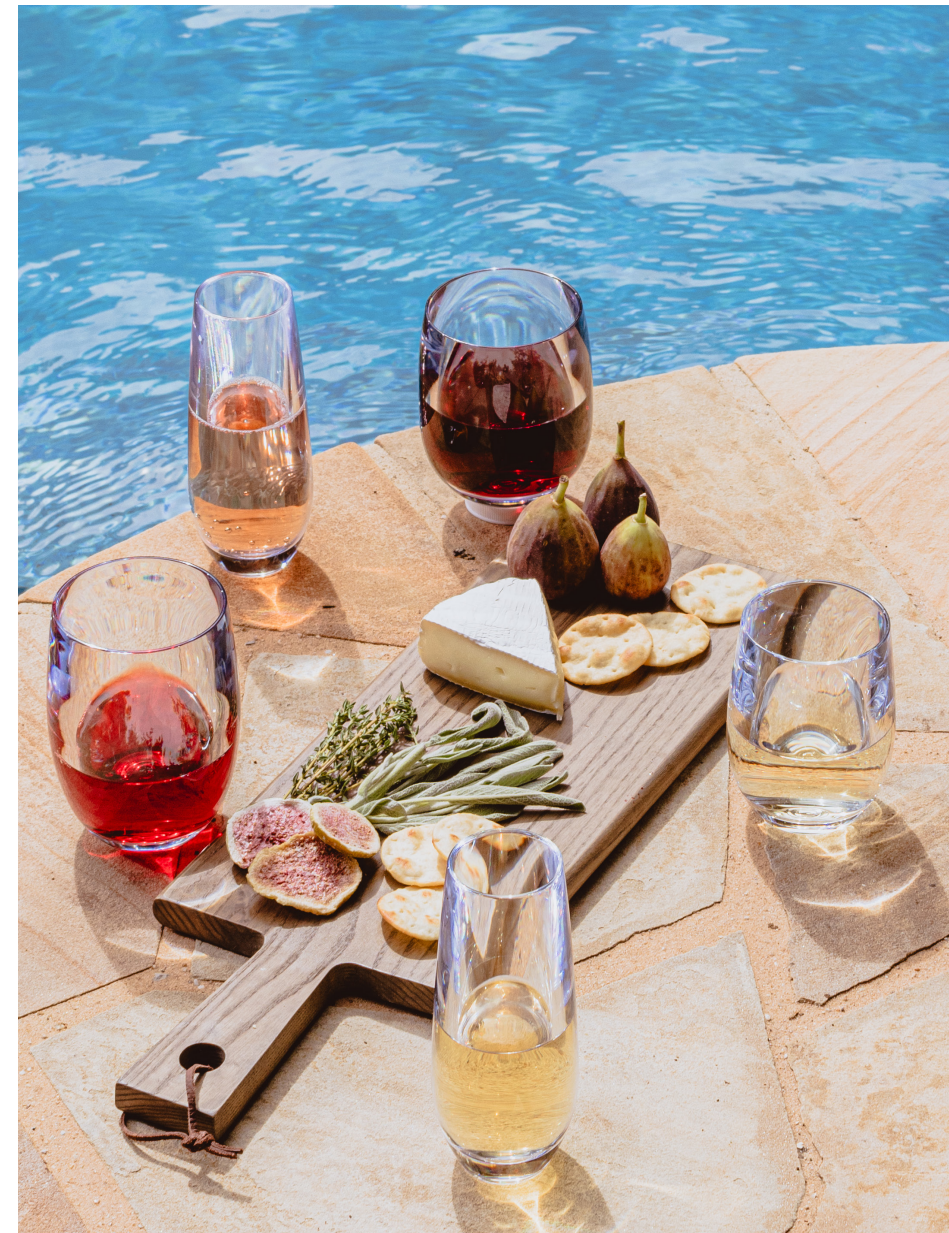

MIRAGE

Mirage's six shapes offer incredible flexibility and practicality in convenient sizes that feature an elevated shine and clarity. It's thick walls add welcome weight to insulate that serve to keep your drinks colder for longer, perfect for outdoor dining, the pool, or rooftop.

COOLER C: HUS021-012 R: HUS021-006 H: 6" W: 3.25" T: 2.75" B: 2" 15 oz. / 444 ml.	HI BALL C: HUS020-012 R: HUS020-006 H: 5.75" W: 3.25" T: 2.75" B: 2" 12.75 oz. / 377 ml.	DOUBLE OLD FASHIONED C: HUS019-012 R: HUS019-006 H: 4" W: 3.75" T: 3.5" B: 2.5" 13 oz. / 384 ml.	OLD FASHIONED C: HUS018-012 R: HUS018-006 H: 3.5" W: 3.5" T: 3.25" B: 2.25" 10 oz. / 296 ml.	ROCKS C: HUS017-012 R: HUS017-006 H: 3.25" W: 3.5" T: 3" B: 2" 8.75 oz. / 259 ml.	SHOT C: HUF096-012 R: HUF096-006 H: 3" W: 1.5" T: 1.5" B: 1" 1.5 oz. / 44 ml.

OASIS

Oasis is perfect as a stemless for serving wine and features innovative and elegant touches such as ergonomic grooves on the bottom for a more comfortable hold. Those grooves also serve as a way to channel water away for less staining after dishwashing so you spend less time wiping away water marks and more time with your guests.

BORDEAUX C: HUS089-012 R: HUS089-006 H: 4.75" W: 3.5" T: 3.25" B: 2" 13 oz. / 384 ml.	BURGUNDY C: HUS088-012 R: HUS088-006 H: 4" W: 3.5" T: 3" B: 2" 11 oz. / 325 ml.	CHARDONNAY C: HUS141-012 R: HUS141-006 H: 4" W: 3" T: 2.75" B: 2" 8 oz. / 237 ml.	STEMLESS CHAMPAGNE C: HUF107-012 R: HUF107-006 H: 5.5" W: 2.5" T: 2" B: 1.5" 6 oz. / 177 ml.