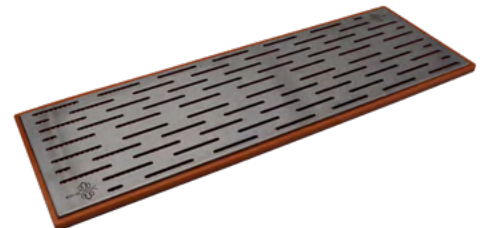

B021MCLX
Copper