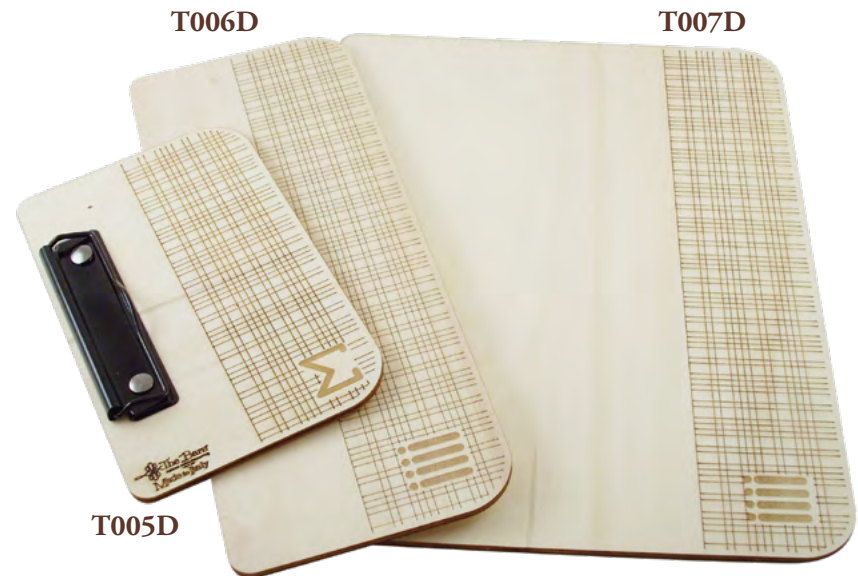

G004F
Mini Shipping Box
in Beech Wood
meas. 70x100 / h 55 mm

T007D

T005D

T005A
Bill Holder Clipboard Vintage
in Beech Wood
meas. 120 x 200 mm / depth 4 mm

T006A
Menu Holder Clipboard Vintage
in Beech Wood
meas. 120 x 320 / depth 4 mm

T007A
Menu Holder Clipboard Vintage
in Beech Wood
meas. 240 x 320 / depth 4 mm

T005D
Bill Holder Clipboard Checked
in Beech Wood
meas. 120 x 200 / depth 4 mm

T006D
Menu Holder Clipboard Checked
in Beech Wood
meas. 120 x 320 / depth 4 mm

T007D
Menu Holder Clipboard Checked
in Beech Wood
meas. 240 x 320 / depth 4 mm

T006D