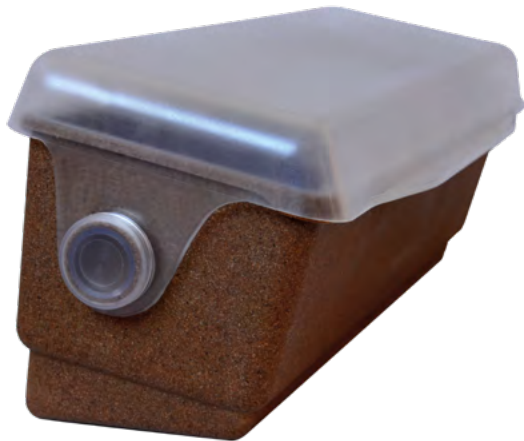

B001MG
Gold

B001MS
Silver

B001MC
Copper

B011
Deluxe Condiment Holder
6 compartments
Cover in SBC
Body in ABS
Black

B012
Deluxe Condiment Holder
4 compartments
Cover in SBC
Body in ABS
Black

B011WD
 Deluxe Condiment Holder
 6 compartments
 Cover in SBC
 Body in Eco Wood
 Wood