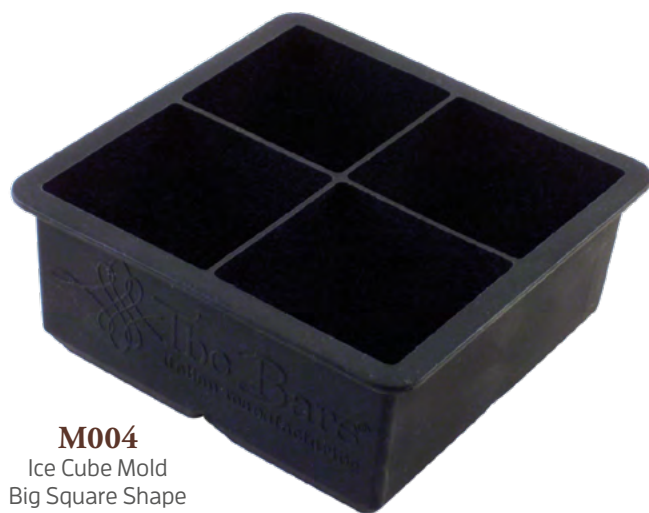

B020M
Wooden Ice Mallet
in Natural Wood
meas. 130 x 375 mm

B020
Wooden Ice Mallet
with ice bag
in Natural Wood
meas. 130 x 375 mm

B020B
Ice Bag
in Natural Cotton

M001
Ice Cube Mold
Sphere Shape
meas. 45 mm
4 cavities