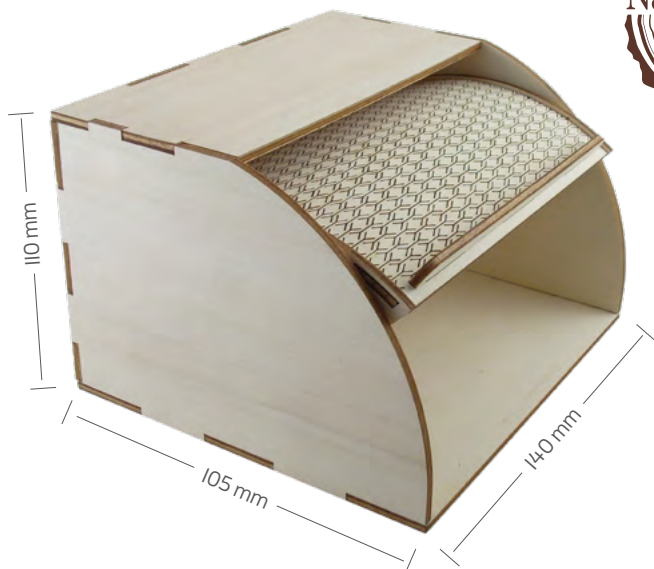

C004S
Ashtray with Cover Windproof Small
in Nylon Fireproof
Black

C004
Ashtray with Cover Windproof
in Nylon Fireproof
Black

NEW

D007LB
Pallet tray
in ABS
meas. 160x240 mm / h 18mm
Black

NEW

D007XLB
Pallet tray
in ABS
meas 160x360 mm / h 18mm
Black

D007LWD
Pallet tray
in Eco Wood
meas. 160x240 mm / h 18mm

D007XLWD
Pallet tray
in Eco Wood
meas 160x360 mm / h 18mm

G006
Mini Roll Top Bread Box
in Beech Wood
meas. 105x140 mm / h 110 mm

NEW

G007M
Snack Tray 4 section
in Beech Wood
meas. 210x210 mm / h 85 mm