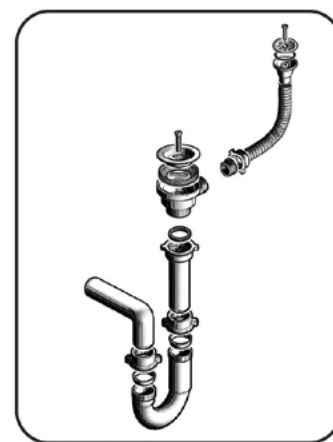

CSI 85 PL-PLUS*

Drink Station

All drink station include the Pipe Trap Kit
meas. 845x550 mm / h 340 mm
Insulated Grey Metallic

* Insulated with polyurethane expanded foam inside a 40 mm. cavity in between the 2 wells. Keeps perfectly ice for hours.

* *Coibentata mediante una controvasca con all'interno dell'intercapedine 40 mm di schiuma poliuretana espansa. Mantiene perfettamente il ghiaccio per ore.*

CSI 85 PLB-PLUS*

Drink Station

All drink station include the Pipe Trap Kit
meas. 845x550 mm / h 340 mm
Insulated Black Metallic