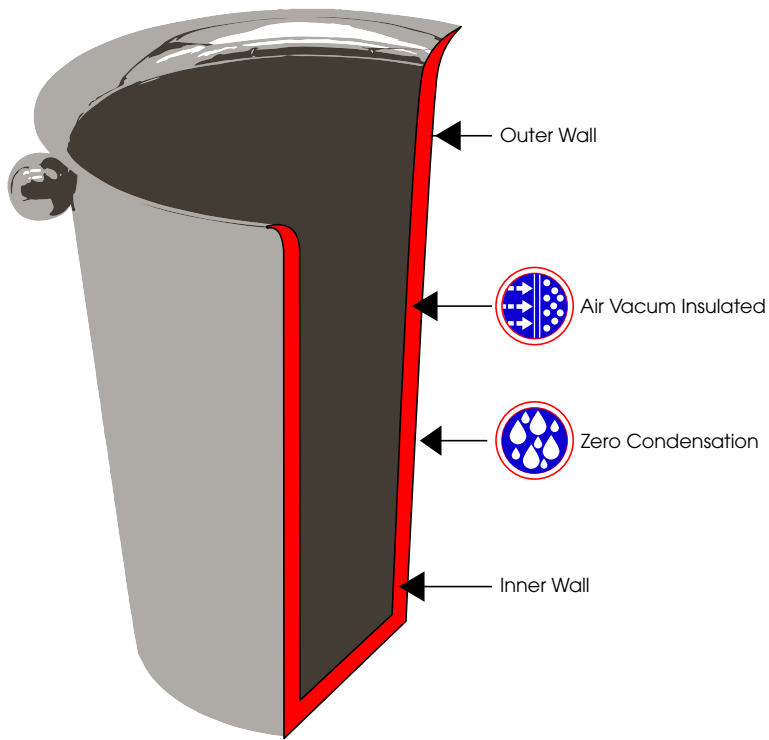

IB01LN
Ice Bucket Classic Line
in Stainless Steel
Ø 215 mm - h 210 mm
Mirror Finish