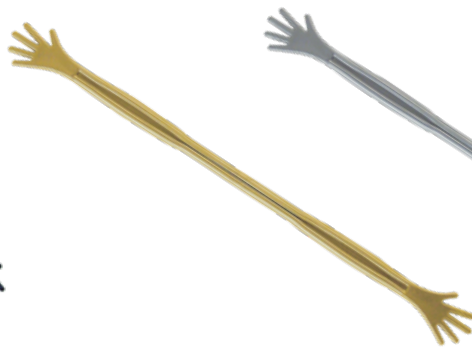

H003MG
Gold