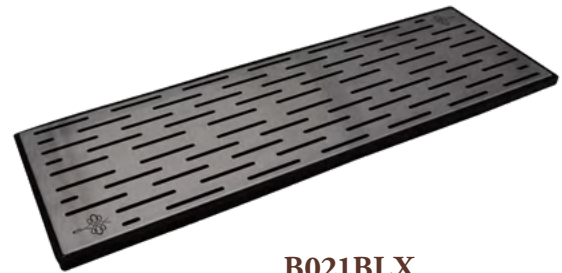

B021MS
Silver

B021MC
Copper

B021LX
Steel Grid
for Wide Mat XL
in Stainless Steel AISI 304
meas. 600 x 200 mm
Mirror Finish

NEW

B021BRAND
Steel Grid
for Wide Mat XL
in Stainless Steel AISI 304
meas. 600 x 200 mm
Mirror Finish

NEW

B021B BRAND
Wide Drink Mat XL Black
with Steel Grid
in Natural Rubber
and Stainless Steel AISI 304
meas. 600 x 200 mm

B021BLX
Wide Drink Mat XL Black
with Steel Grid
in Natural Rubber
and Stainless Steel AISI 304
meas. 600 x 200 mm