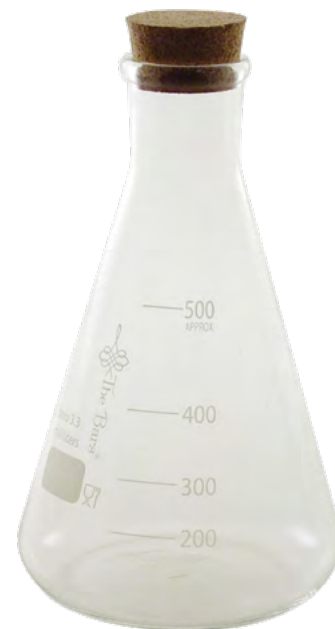

E006M
Labware Glass Flask
of 500 ml
with Cork
in Boro 3.3