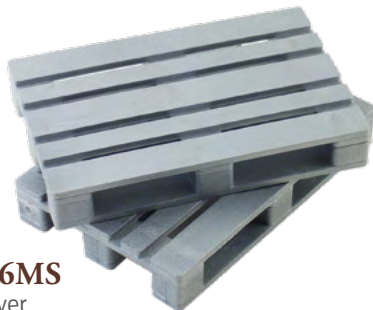

D006MS
Silver