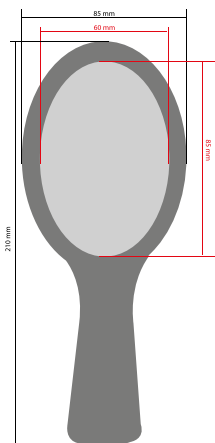

NEW

TT07SSM
 Snack Spoon Medium
 in Stainless Steel AISI 304
 85 x 205 mm - h 30 mm
 Mirror Finish

NEW

TT07SSL
 Snack Spoon Large
 in Stainless Steel AISI 304
 110 x 250 mm - h 30 mm
 Mirror Finish

NEW

TT04R
 Round Snack Bowl Holder
 in Stainless Steel AISI 304
 Ø 90 mm - h 30 mm
 Mirror Finish