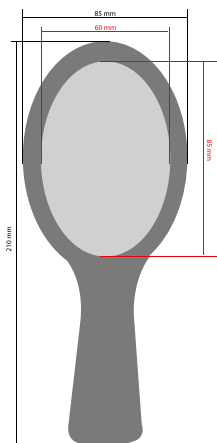

TT07SSMVT
Snack Spoon Medium
in Stainless Steel AISI 304
85 x 205 mm -h 30 mm
Vintage Finish