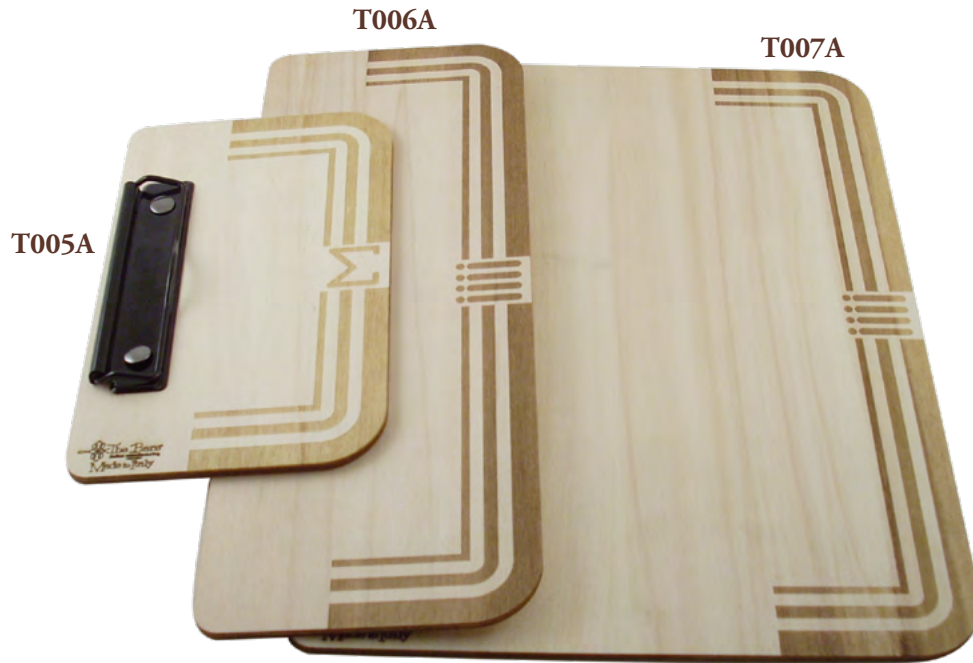

G002F
Mini Shipping Box
in Beech Wood
meas. 140x200 / h 85 mm

G003F
Mini Shipping Box
in Beech Wood
meas. 100x100 / h 100 mm

T006A

T007A

T005A