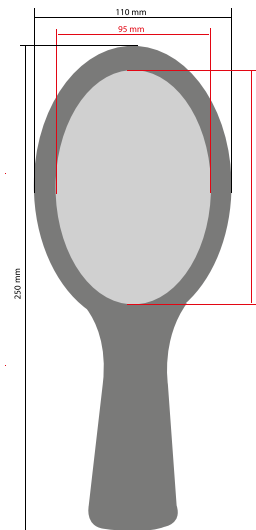

NEW

TT07SSM
 Snack Spoon Medium
 in Stainless Steel AISI 304
 85 x 205 mm - h 30 mm
 Mirror Finish

NEW

TT07SSL
 Snack Spoon Large
 in Stainless Steel AISI 304
 110 x 250 mm - h 30 mm
 Mirror Finish

NEW

TT04R
 Round Snack Bowl Holder
 in Stainless Steel AISI 304
 Ø 90 mm - h 30 mm
 Mirror Finish

NEW

TT05SQ
 Square Snack Tray Holder
 in Stainless Steel AISI 304
 270 x 90 mm - h 10 mm
 Mirror Finish

NEW

TT06SK
 Kit Square Snack Holder
 whit 3 Bowls & Tray
 in Stainless Steel AISI 304
 270 x 90 mm - h 30 mm
 Mirror Finish