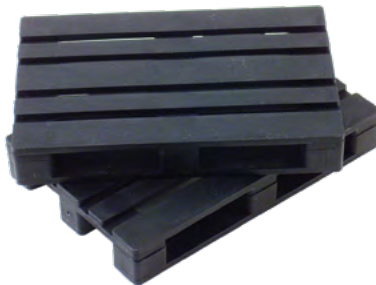

D005Y
Yellow

D005O
Orange

D005BL
Blue

D005G
Green

D005P
Purple

D002
Similar Slate Drink Coaster
of 100x100 mm
Black

D004
Floppy Disk Drink Coaster
in Natural Rubber
of 100x100 mm
Black

D003
Mini Pallet Drink Coaster
in Natural Wood
of 120x80 mm / h 18mm
real scale 1:100