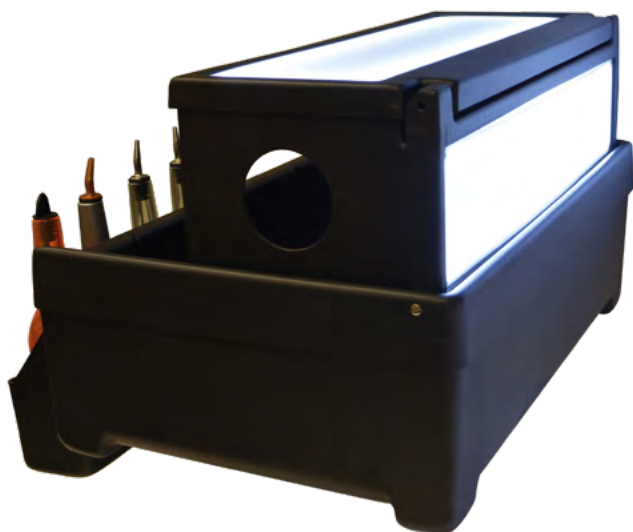

CB003LT

Countertop Illuminated Drink Station
in ABS

Dimensions close:

690x470 mm / h 240 mm

Dimensions open:

690x470 mm / h 415 mm

Inside:

nr. 1 Ice bin insulated