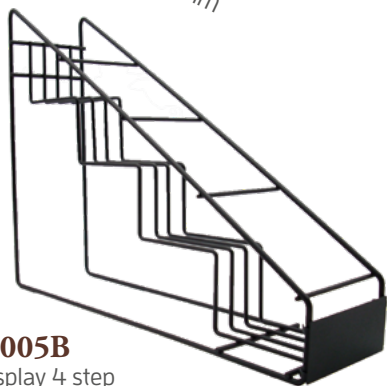

LD005B
Bottle Display 4 step
in Steel
Black Matt Finish