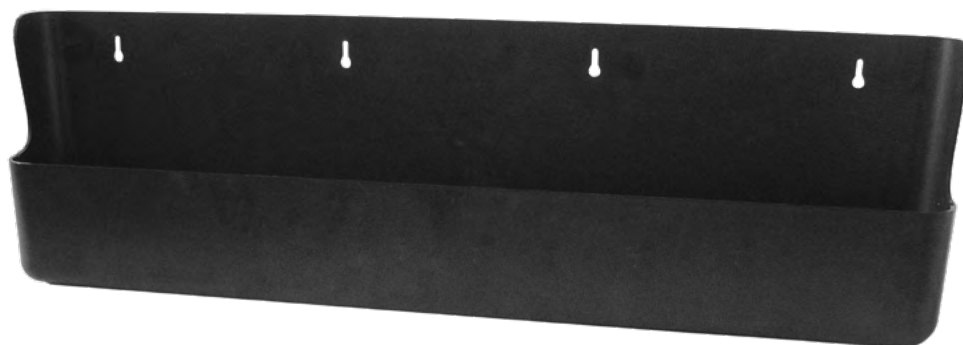

W004P

Speed Rack 580 mm
in ABS.

Reinforced ribs in the tailgate
meas. 580 x 110 mm / h 210 mm

W005P

Speed Rack 850 mm
in ABS.

Reinforced ribs in the tailgate
meas. 850 x 110 mm / h 250 mm

 Made of a mixture of ABS/SBC/PMMA.
Practical, versatile and functional.
Complete with drain trap door*
and 5 fruit bowls with tight fitting lid.