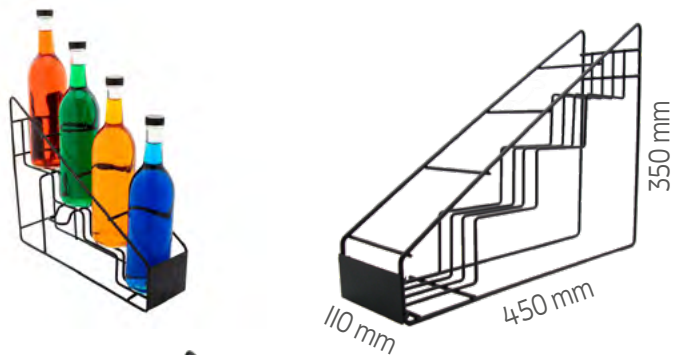

LD005B
Bottle Display 4 step
in Steel
Black Matt Finish