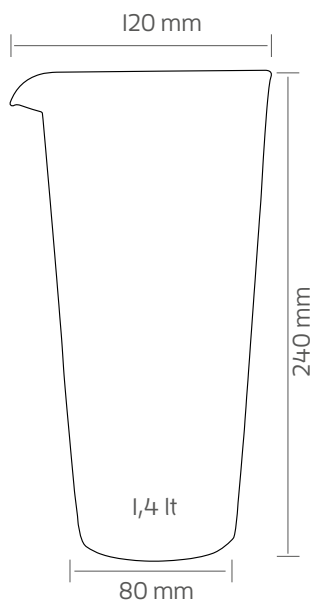

The new Mixing Glass by The Bars is handmade by Murano artisans. Its thickness makes it very resistant, long-lasting and helps keep the temperature longer. Its dimensions and laser-made decorations make it unique.

Il nuovo Mixing Glass della The Bars è fatto a mano dagli artigiani di Murano. Il suo spessore lo fa diventare molto resistente, durevole nel tempo e aiuta a mantenere più a lungo la temperatura. Le sue dimensioni e le decorazioni fatte al laser, lo rendono unico nel suo genere.

Artigiani
di Murano

HAND MADE

BIC010
Scagner Mixing Glass
Clear