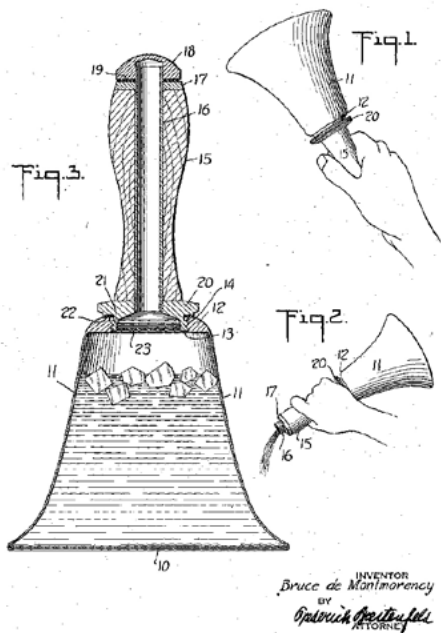

Dec. 14, 1937. B. DE MONTMORENCY 2,102,520
COCKTAIL SHAKER
Filed July 10, 1937

280 mm

SL001
Vintage Bell Cocktail Shaker
in Stainless Steel AISI 304
of 800 ml

TIN04W

White Coated of 28 oz
in Stainless Steel AISI 304
Weighted with a reinforced base