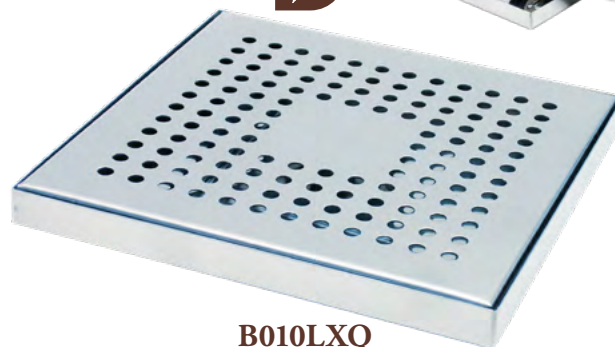

NEW

B010LXQ
Jigger Mat
in Stainless Steel AISI
304 150x150 mm x h 15 mm
Mirror Finish