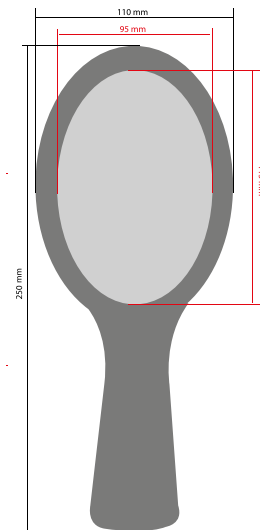

NEW

TT05SQ
 Square Snack Tray Holder
 in Stainless Steel AISI 304
 270 x 90 mm - h 10 mm
 Mirror Finish

NEW

TT06SK
 Kit Square Snack Holder
 whit 3 Bowls & Tray
 in Stainless Steel AISI 304
 270 x 90 mm - h 30 mm
 Mirror Finish

NEW

TT07SSMVT
 Snack Spoon Medium
 in Stainless Steel AISI 304
 85 x 205 mm -h 30 mm
 Vintage Finish

TT07SSLVT
 Snack Spoon Large
 in Stainless Steel AISI 304
 110 x 250 mm -h 30 mm
 Vintage Finish

TT04RVT
 Round Snack Bowl Holder
 in Stainless Steel AISI 304
 Ø 90 mm - h 30 mm
 Vintage Finish