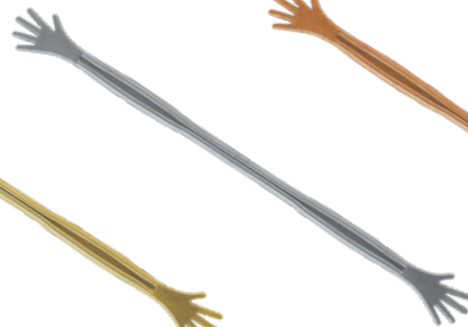

H003MG
Gold

H003MS
Silver