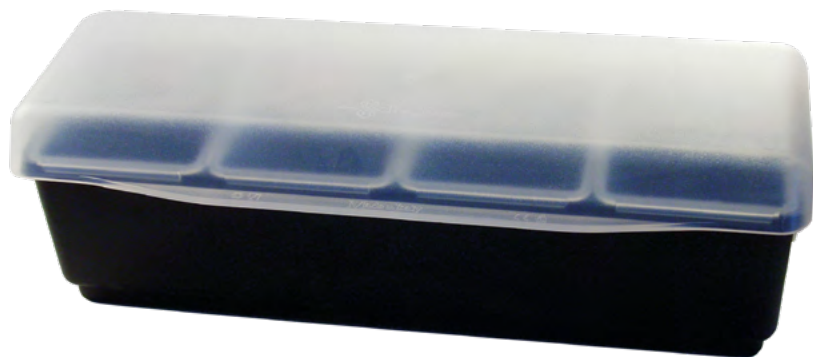

B001MG
Gold

B001MS
Silver

B001MC
Copper

B011
Deluxe Condiment Holder
6 compartments
Cover in SBC
Body in ABS
Black

B012
Deluxe Condiment Holder
4 compartments
Cover in SBC
Body in ABS
Black

B011WD
 Deluxe Condiment Holder
 6 compartments
 Cover in SBC
 Body in Eco Wood
 Wood