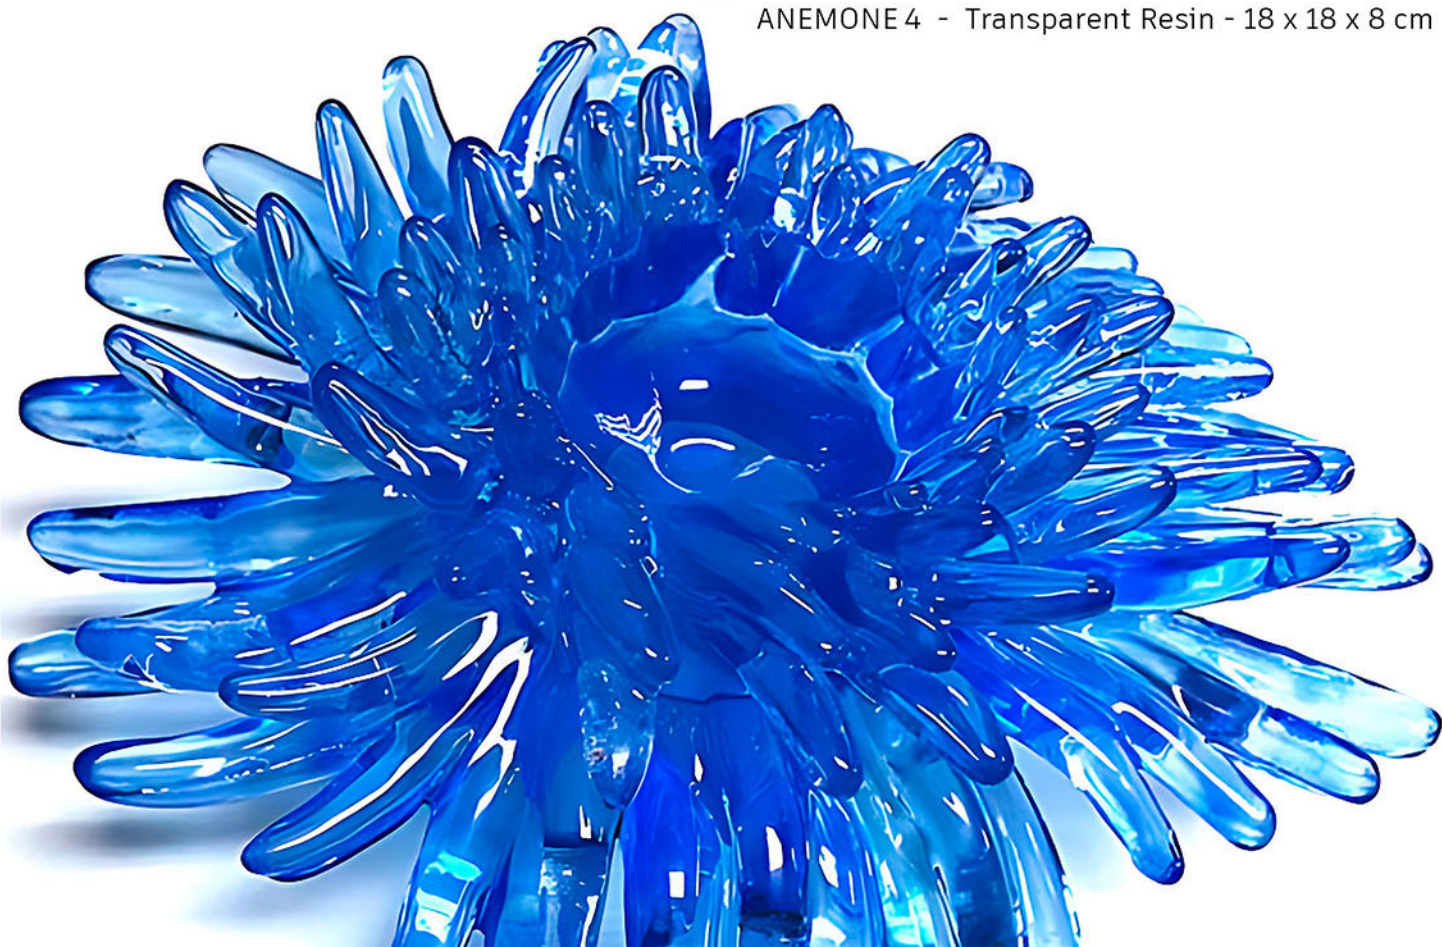

ANEMONE 6 - Resin - 18 x 18 x 8 cm

ANEMONE 4 - Transparent Resin - 18 x 18 x 8 cm