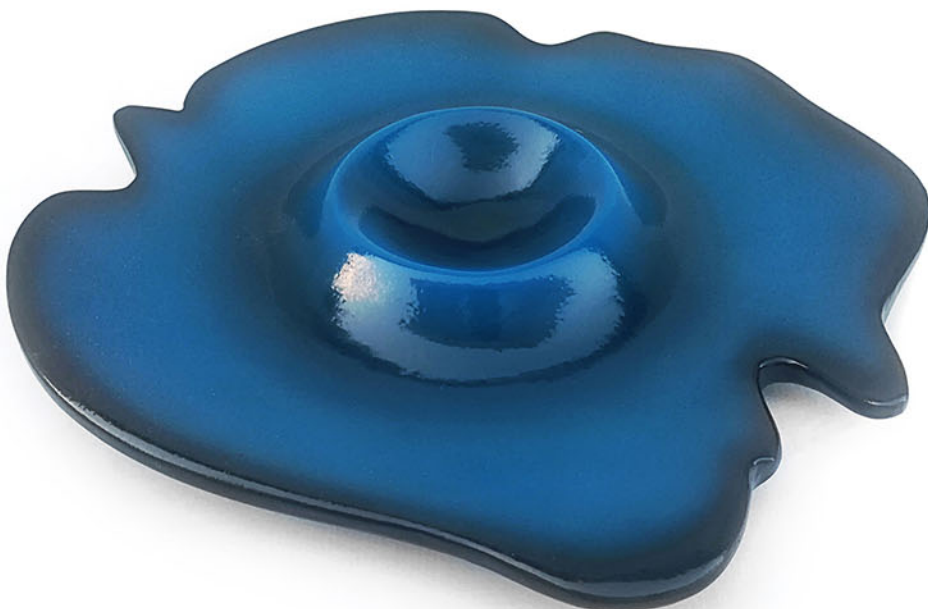

VOLCANO 2 COLORS (BLUE) Resin - 25 x 25 x 8 cm