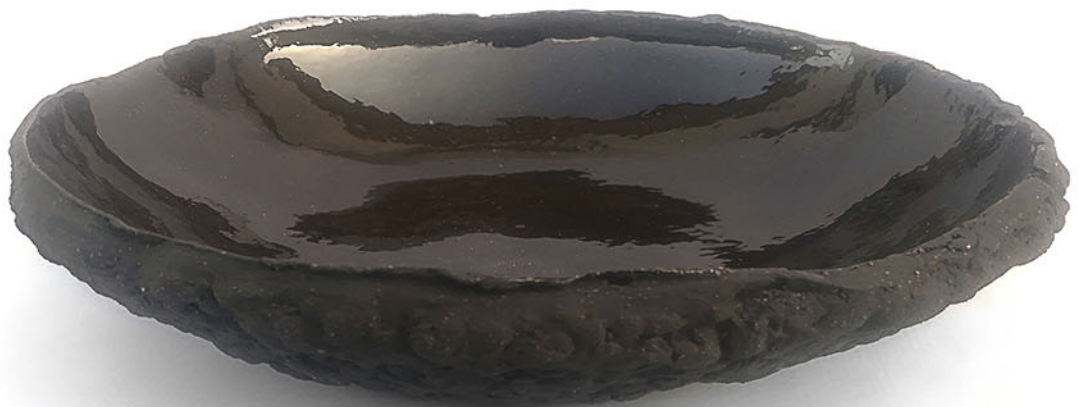

NEST 3 "Gold" - Porcelain - 9 x 9 x 4.5 cm

NEST 4 DARK - Terracotta - 30 x 30 x 5.5 cm