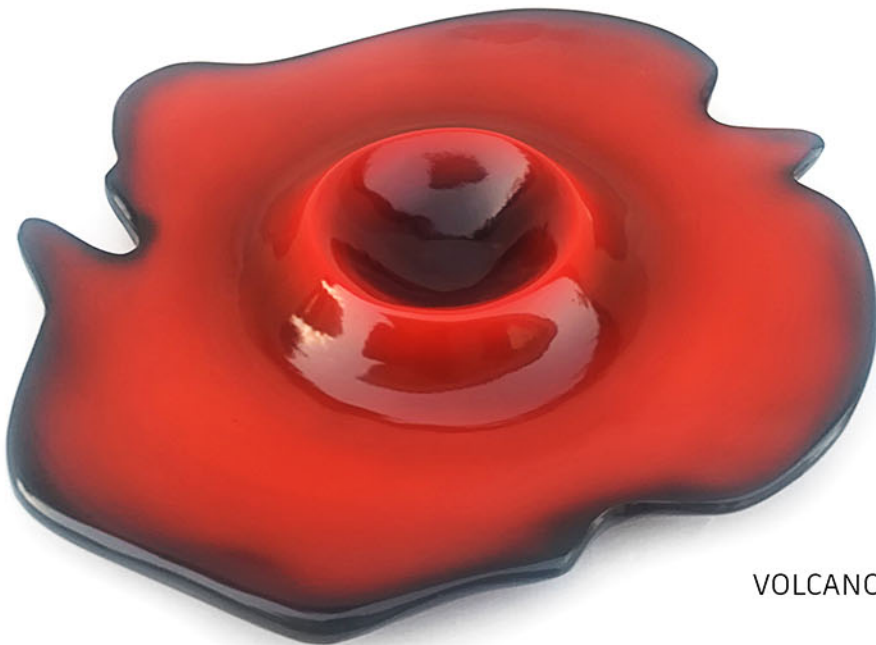

SEA BOWL 3 COLORS - Resin - 19 x 15 x 12 cm

Leaf Spoon 1 - Transparent Resin - 10 x 4.5 x 1 cm

VOLCANO 1 COLORS - Resin - 40 x 40 x 8 cm

VOLCANO 1 WHITE - Resin - 40 x 40 x 8 cm

VOLCANO 2 COLORS (PURPLE) Resin - 25 x 25 x 8 cm