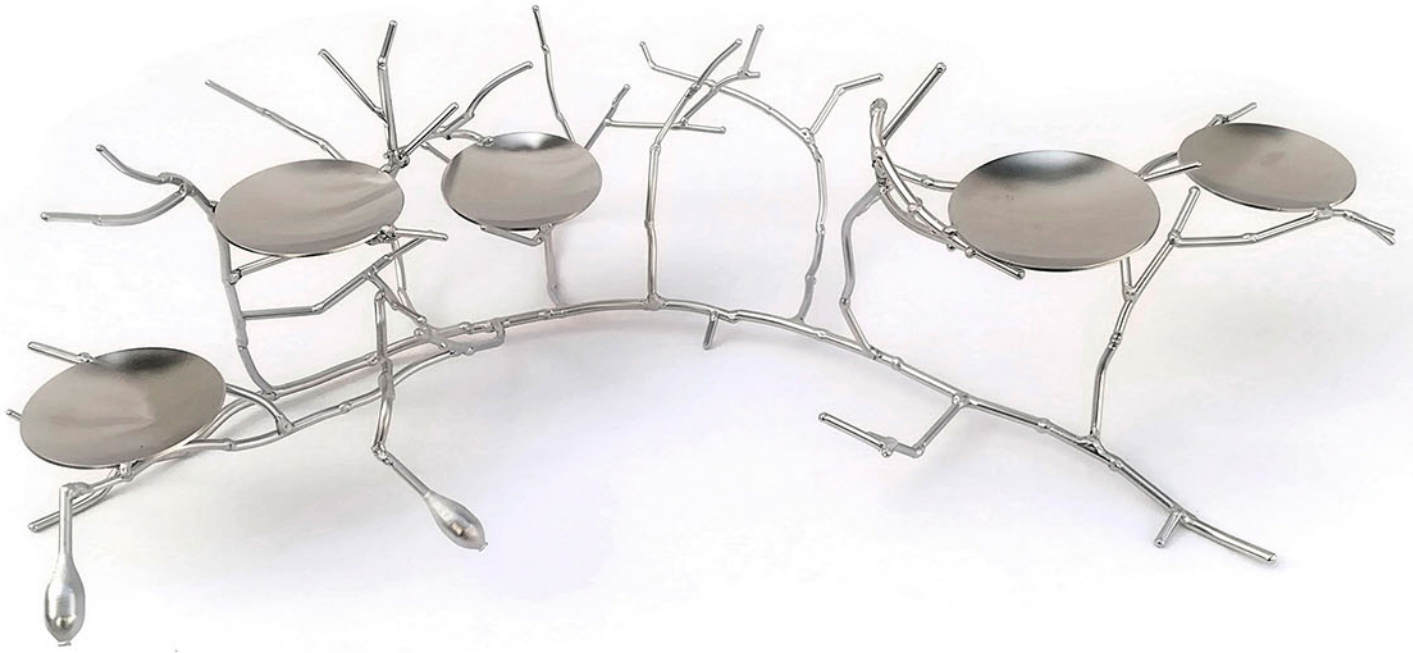

LEAF SPOON 2 - Brass & Silver - 10 x 4.5 x 1 cm

LEAF SPOON 1 - Brass & Gold - 10 x 4.5 x 1 cm

OCTOPUS SPOON 1 - Brass & Silver - 13 x 3 x 1.3 cm

OCTOPUS SPOON 2 - Brass & Gold - 13 x 3 x 1.3 cm

SEA BOWL 1 - Brass & Gold - 19 x 15 x 12 cm

OLIVE SPOON - Stainless Steel -14 x 5 x 3 cm

PINE SPOON - Stainless Steel - 14 x 4 x 3 cm

ROOT SPOON - Stainless Steel - 14 x 5 x 3 cm

SMALL BRANCH- Stainless Steel - 24 x 11 x 8 cm

ORANGE TREE SPOON - Stainless Steel - 21 x 4.5 x 0.8 cm

BRANCH CENTERPIECE - Stainless Steel - 49 x 30 x 17 cm

PINE CENTERPIECE - Stainless Steel - 50 x 20 x 17 cm

BRANCH PLATE - Stainless Steel - 44 x 11 x 8 cm

The Resin Collection

The Resin Collection was inspired by the breath-taking beauty of the natural world, particularly the fluid and transparent qualities of water and the captivating forms of sea creatures. Each piece in this collection is crafted with an expert eye for detail, capturing the essence of the sea world in stunningly sophisticated form.

SEA BOWL 3 COLORS - Resin - 19 x 15 x 12 cm

Leaf Spoon 1 - Transparent Resin - 10 x 4.5 x 1 cm

VOLCANO 1 COLORS - Resin - 40 x 40 x 8 cm

VOLCANO 1 WHITE - Resin - 40 x 40 x 8 cm

VOLCANO 2 COLORS (PURPLE) Resin - 25 x 25 x 8 cm