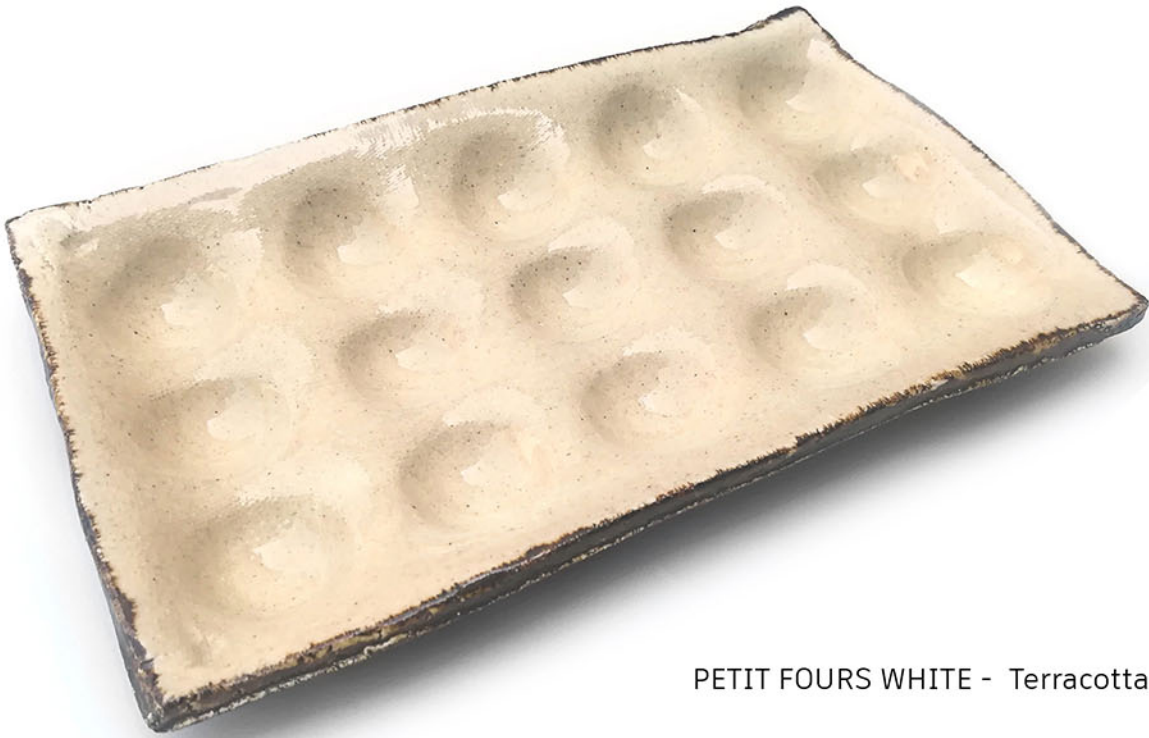

SPRING - Glass - 27 x 13 x 6 cm

SPRING WHITE - Glass - 27 x 13 x 6 cm

RECTANGULAR WINTER - Glass - 27 x 13 x 6 cm

RECTANGULAR SUN - Glass - 27 x 13 x 6 cm

OCEAN WHITE - Glass - 25.5 x 12 cm

OCEAN - Glass - 25.5 x 12 cm

The Terracotta (Stoneware / Porcelain) Collection

This collection is perfect for those who seek to bring a touch of warmth and authenticity to their dining experience. The Terracotta Collection offers a sophisticated way to connect with nature and elevate your table setting. With its understated beauty and exceptional craftsmanship, this collection is a true testament to the enduring appeal of natural materials and the boundless majesty of the earth.

FLOWER 2 - Terracotta - 7 x 14.5 cm

FLOWER 1 - Terracotta - 7 x 14.5 cm

FLOWER 3 - Terracotta - 7 x 14.5 cm

PETIT FOURS WHITE - Terracotta - 17 x 10 x 1 cm

PETIT FOURS EARTH - Terracotta - 17 x 10 x 1 cm

FLOUR BOWL 2 - Terracotta - 11,5 x 6 cm

FLOUR BOWL 1 - Terracotta - 14 x 7 cm

ANCIENT 1 - Terracotta - 9 x 6 x 5 cm

ANCIENT 1 EARTH - Terracotta - 9 x 6 x 5 cm

ANCIENT 1 WHITE - Terracotta - 9 x 6 x 5 cm

ANCIENT 2 - Terracotta - 18.5 x 12.5 x 6 cm