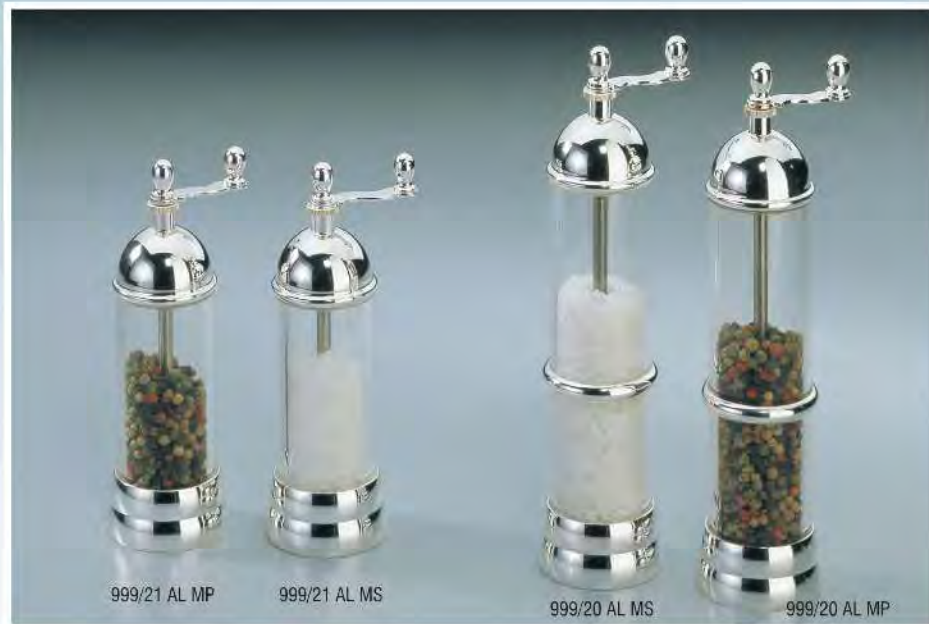

SILVER RING

CODICE ARTICOLO CODE	Altezza mm	Ø mm	Size inches	Ø inches

Macina pepe in acrilico e ottone argentato
Pepper mill, acrylic, silver plated brass

999/21 AL MP	165	53	6"1/2	2"
999/20 AL MP	225	53	8"3/4	2"

Macina sale in acrilico e ottone argentato
Salt mill, acrylic, silver plated brass

999/21 AL MS	165	53	6"1/2	2"
999/20 AL MS	225	53	8"3/4	2"

Macina pepe in acrilico e ottone argentato
Pepper mill, acrylic, silver plated brass

990/17 AL MP	200	54	7"3/4	2"
995/08 SP AL MP	168	54	6"1/2	2"

Macina sale in acrilico e ottone argentato
Salt mill, acrylic, silver plated brass

990/20 AL MS	200	54	7"3/4	2"
995/08 SP AL MS	168	54	6"1/2	2"

Macina erbe in acrilico e ottone argentato
Herbs mill, acrylic, silver plated brass

990/19 AL ME	200	54	7"3/4	2"