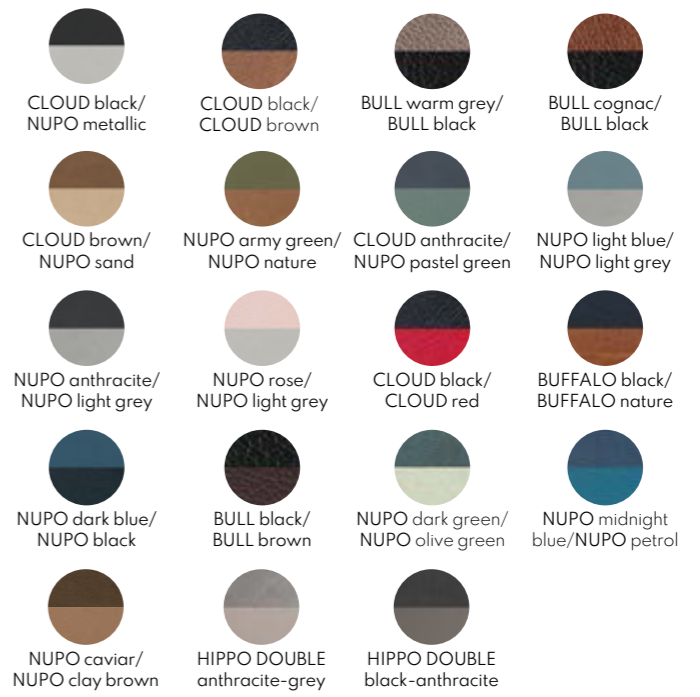

NEW YORK COLLECTION

NEW YORK is a simple, yet sophisticated collection of menu folders, that perfectly mirror the high standard of food and beverage you serve.

The folders come in a portrait and landscape version, with steel rivets on the frontside and the backside. The rivets have an opening and closing function in the back, allowing you to exchange your paper menus easily. At the same time, they add a decorative touch.

NEW YORK is available in size A4 and A5. The collection comes in all double-sided recycled leather colours, which gives you the opportunity to display different colours on the inside and the outside of the folder.

NEW YORK is available in the colours below.