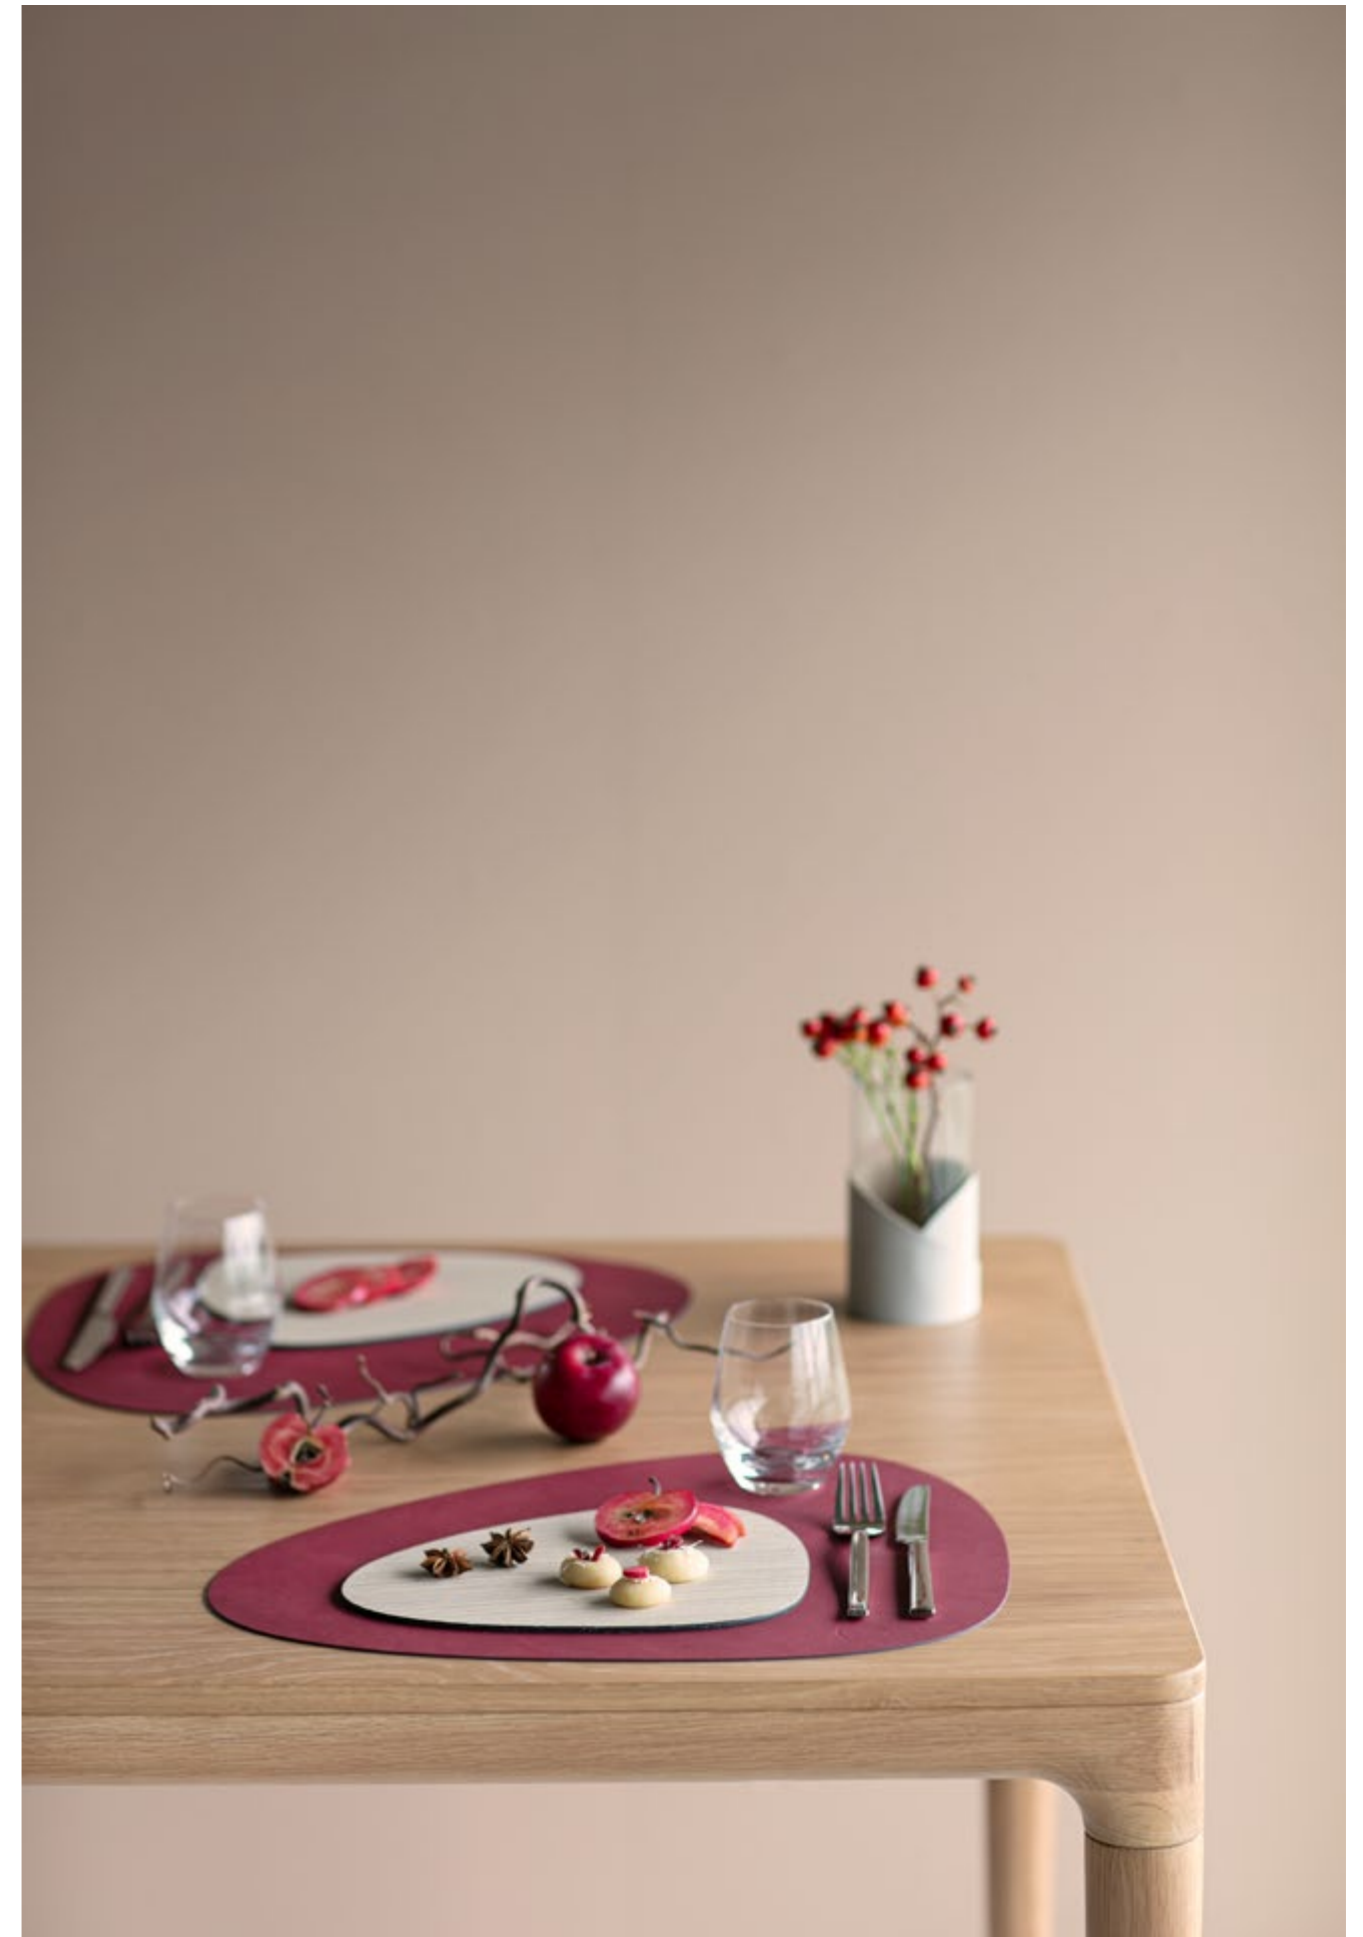

CUT&SERVE
ASH

FINISH/COLOUR	QLTY.	COLOUR	CUT&SERVE CURVE S W:21xL:25 cm	CUT&SERVE CURVE L W:30xL:35 cm	CUT&SERVE SQUARE S W:16xL:25 cm	CUT&SERVE SQUARE L W:29xL:35 cm
COMPACT LAMINATE ash	4 mm		9868	9869	9875	9876
COLLI			4	2	4	2

CUT&SERVE
ASH

FINISH/COLOUR	QLTY.	COLOUR	CUT&SERVE CIRCLE S D:24 cm	CUT&SERVE CIRCLE M D:30 cm	CUT&SERVE BOARD W:20xL:48 cm
COMPACT LAMINATE ash	4 mm		98802	98803	98806
COLLI			4	2	2