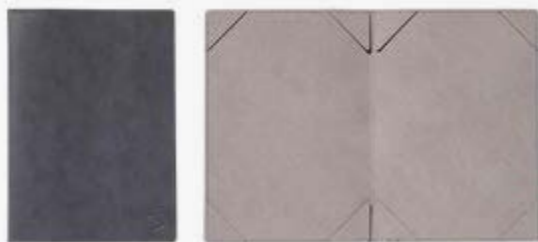

AMSTERDAM COLLECTION

AMSTERDAM is hand-stitched along the edges and comes with sewn-on corners, which neatly hold menu pages in place. Pages can easily be exchanged.

Page 82-85