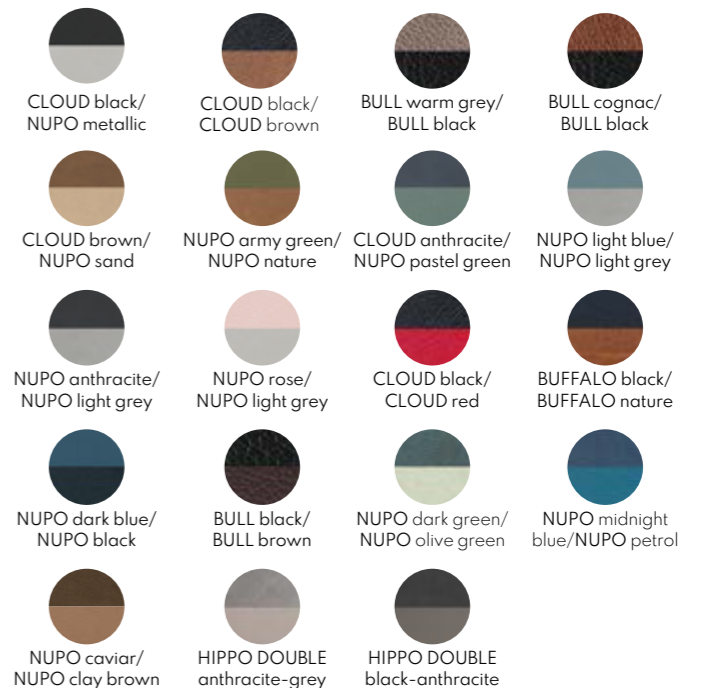

VIENNA Menu A4
Front A4
W:24,4xH:32,4 cm

VIENNA A4
Open A4

VIENNA Payment
holder
Front
W:9,3xH:21 cm

Open

VIENNA is available in the colours below.

AMSTERDAM COLLECTION

AMSTERDAM is a simplistic, yet tastefully embellished collection of menu and payment folders, that will surely set you apart from other establishments.