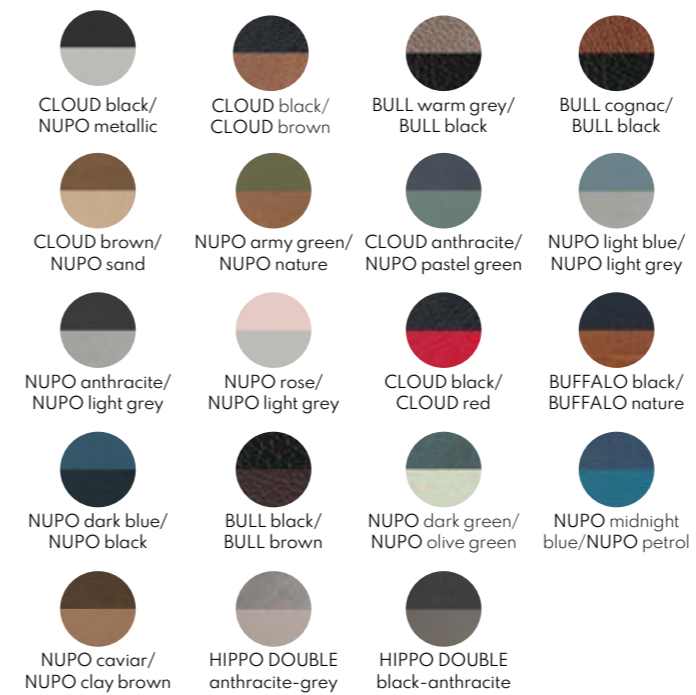

AMSTERDAM Card A4