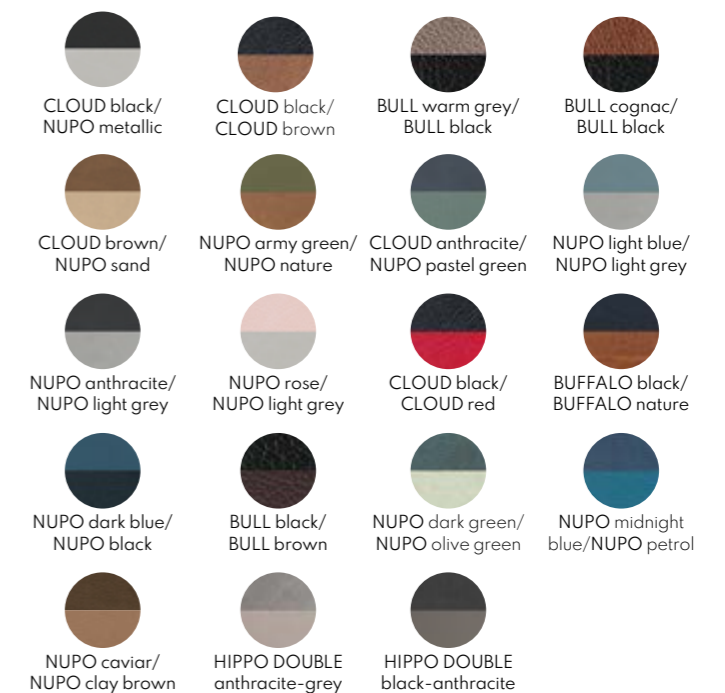

AARHUS COLLECTION

AARHUS is an informal, yet upscale collection of menu holders that will make a great first impression on your customers.

It is an effortless flip-over concept that can be used in a landscape and a portrait version. It comes with a leather cord in the top, holding frontside and backside together. The leather cord - adjusted with an oak bead - will hold even numerous pages securely in place. To ensure great stability, the backside of the board is made of two layers of leather.

AARHUS is available in size A4. The collection comes in all double-sided recycled leather colours, which gives you the opportunity to surprise your customers with an extra colour when opening the menu.

AARHUS is available in the colours below.