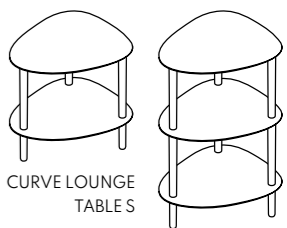

CURVE LOUNGE TABLE

CURVE LOUNGE TABLE S

CURVE LOUNGE TABLE DOUBLE S