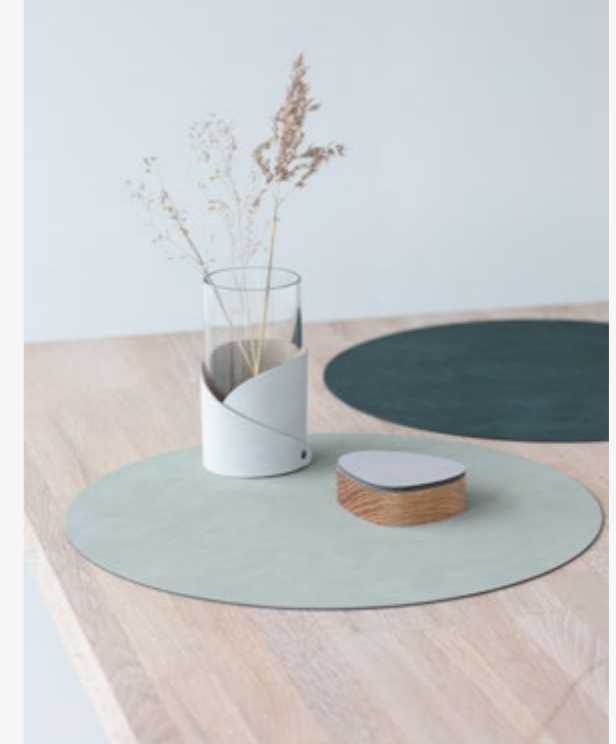

STANDARD SIZES AVAILABLE

TABLE MAT SQUARE S: W: 28 x L: 28 cm

TABLE MAT SQUARE M: W: 26,5 x H: 34,5cm

TABLE MAT SQUARE L: W: 35 x L: 45 cm

TABLE MATS CIRCLE

The Circle shaped table mat is available in three standard sizes. Special sizes are available on request.