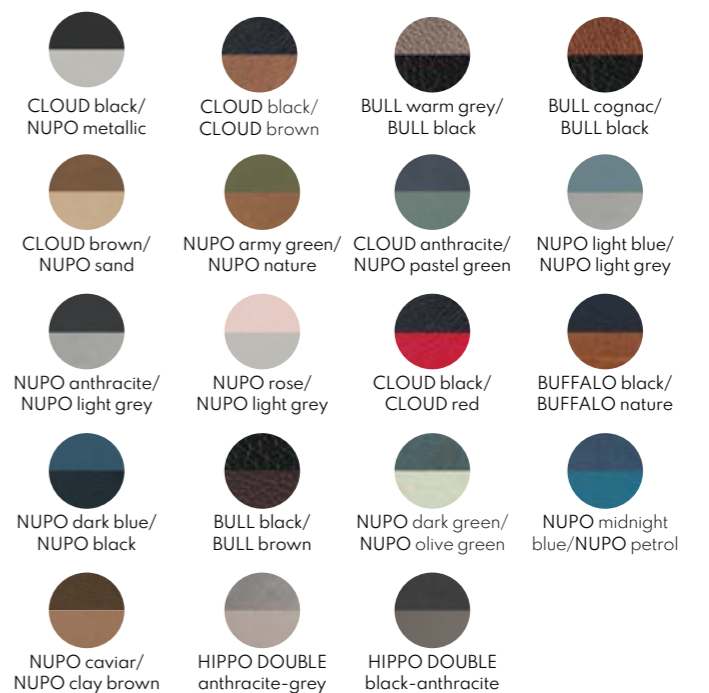

ROME COLLECTION

ROME is an innovative and stylish collection of menu holders that will delight your customers, while choosing their servings.

It is a flip-over concept, with decorative steel rivets in the top, holding frontside and backside together. The rivets have an opening and closing function in the back. To ensure great stability, the backside of the board is made of two layers of leather.

ROME is available in size A4 and A5. The collection comes in all double-sided recycled leather colours (displayed below), which gives you the opportunity to surprise your customers with an extra colour when opening the menu.

ROME is available in the colours below.