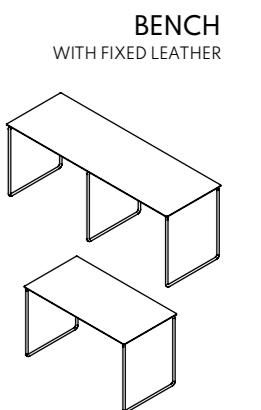

COLOUR/MATERIAL	COLOUR	BENCH XS	BENCH S	BENCH L
		W:38 x L:58 x H:44 cm	W:38 x L:72 x H:44 cm	W:38 x L:112 x H:44 cm
BULL black / STEEL black		991209	991217	991213
BULL cognac / STEEL black		991210	991219	991215
BULL nature / STEEL black		991212	991218	991216
BULL warm grey / STEEL black		991211	991220	991214
COLLI		1	1	1