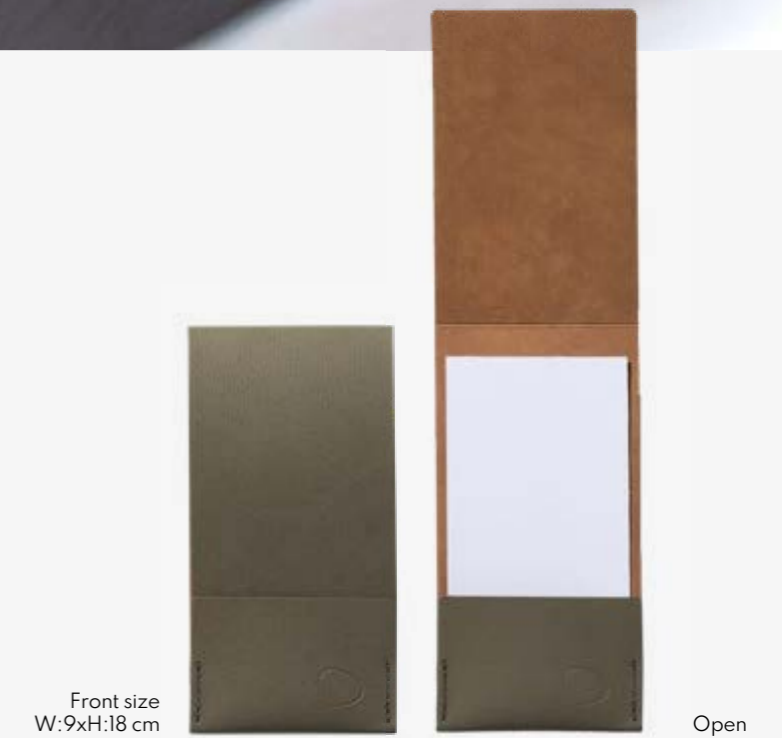

AMSTERDAM

The upper part of the AMSTERDAM payment holder can be flipped up to insert a bill and a card and flipped down and stay in place under the hand-sewn details on the front.

It is available in all double leather colours.