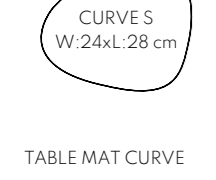

NUPO midnight blue /
NUPO petrol

CURVE TABLE MATS

TABLE MAT CURVE

QUALITY:

- BULL: 2.0 mm
BUFFALO: 2.0 mm
LACE: 1.6 mm
DOUBLE: 2.0 mm
HIPPO: 1.6 mm
NUPO: 1.6 mm
SERENE: 1.2 mm

Table of Curve Mats (rows 1-8) listing colors like BULL black, BUFFALO nature, NUPO anthracite, and HIPPO anthracite-grey with corresponding material and size codes.