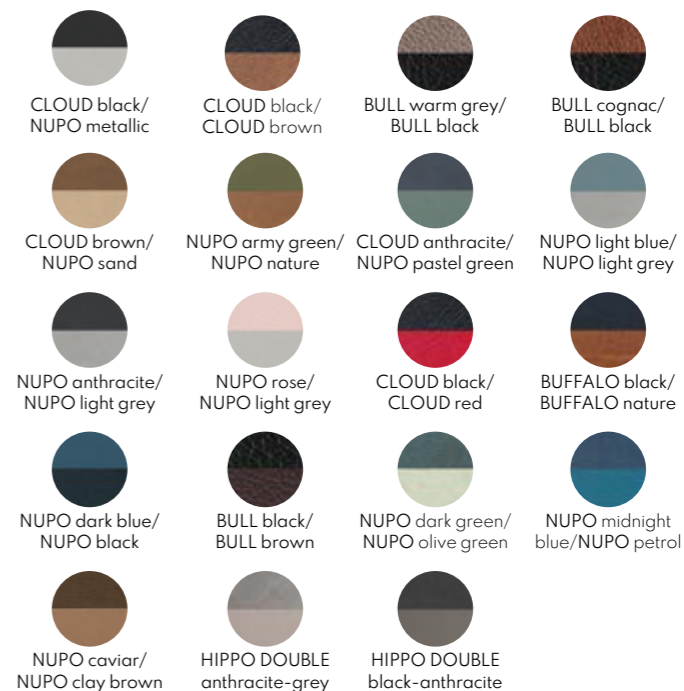

BARCELONA COLLECTION

BARCELONA is a clean and elegant collection of menu folders that perfectly add on to a unique and distinctive restaurant experience, in the highest quality.

The hand-tied leather cord on the backside of the folder holds several menu pages securely in place, while at the same time adding a beautiful detail to the simplistic design.

BARCELONA is available in size A4 and A5. The collection comes in all double-sided leather colours, to give you the opportunity to play with different colours on the inside and the outside of your folder.

BARCELONA is available in the colours below.