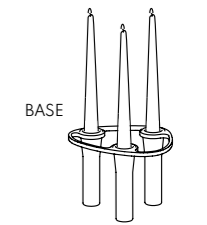

LIND CURVE CANDLEHOLDER