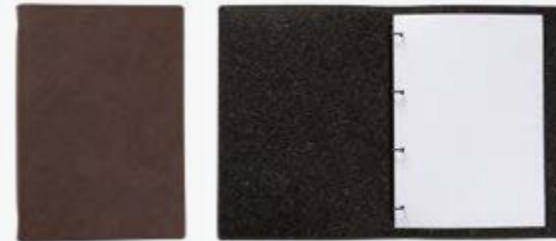

BRUSSELS COLLECTION

BRUSSELS comes with a ring binder mechanism that makes it easy to quickly browse through numerous pages. It is with recycled leather outside and wool inside.

Page 90-91