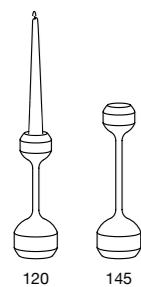

SILHOUETTE
CANDLEHOLDER
& VASE