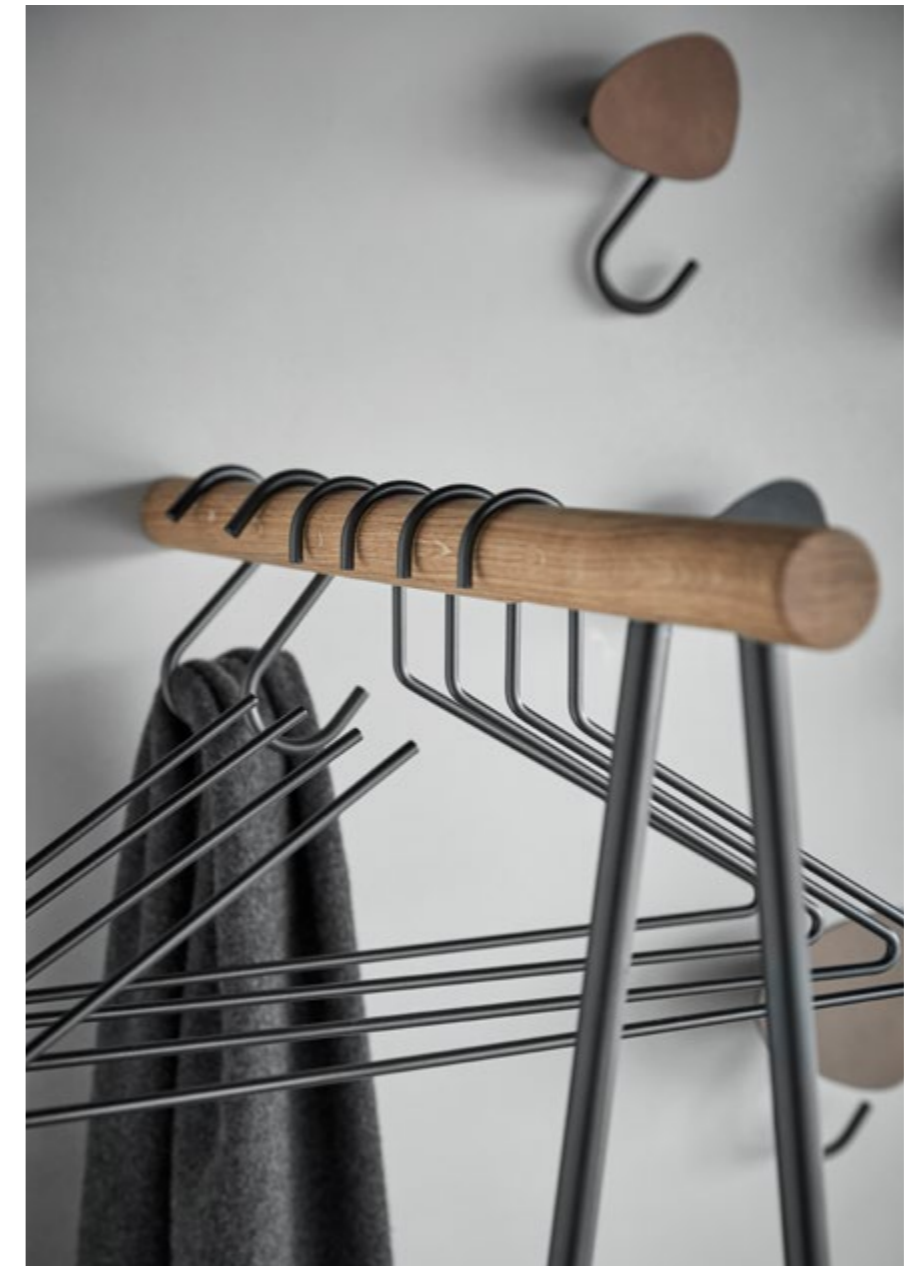

WARDROBE COLLECTION

A WARM WARDROBE UPGRADE

Breathe new life into your hallway or wardrobe. Bridging form and function, our wardrobe collection offers a line of unique pieces that will bring a modern touch and a warm welcoming feel to the interior.