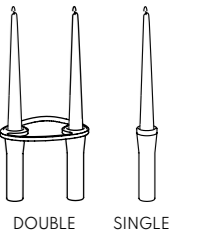

LIND CURVE CANDLEHOLDER