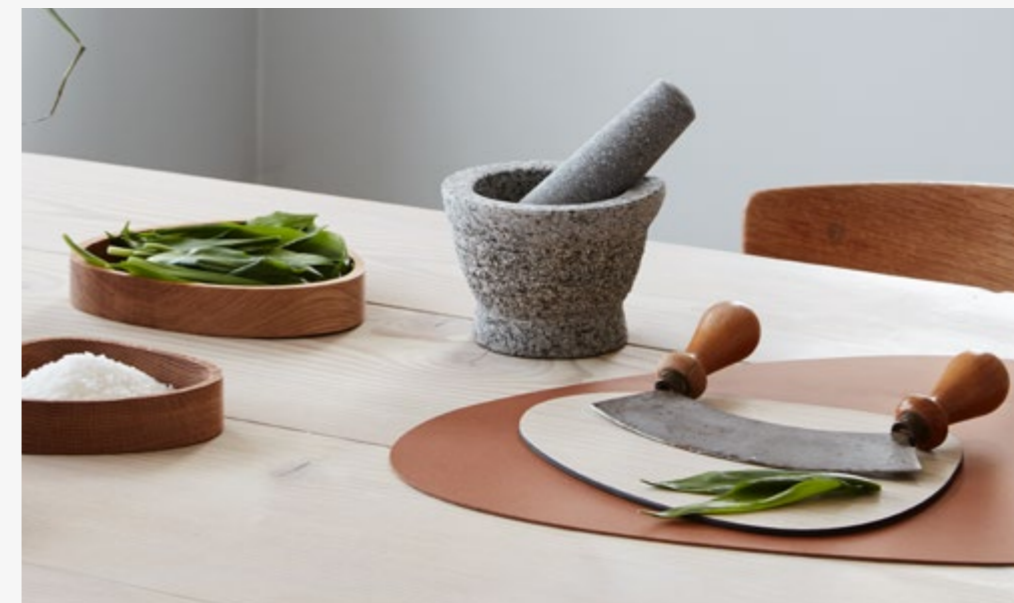

The CUT&SERVE boards are dishwasher proof, almost impervious to wear and tear and heat-resistant up to 180 Celsius, making them applicable as trivets for hot pots and pans.

CUT&SERVE
ASH

FINISH/COLOUR	QLTY.	COLOUR	CUT&SERVE CURVE S W:21xL:25 cm	CUT&SERVE CURVE L W:30xL:35 cm	CUT&SERVE SQUARE S W:16xL:25 cm	CUT&SERVE SQUARE L W:29xL:35 cm
COMPACT LAMINATE ash	4 mm		9868	9869	9875	9876
COLLI			4	2	4	2