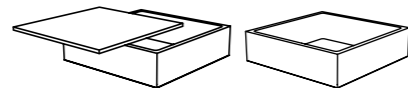

WITH LID
W:11xL:11xH:3 cm

SQUARE SMALL
W:11xL:11xH:3 cm