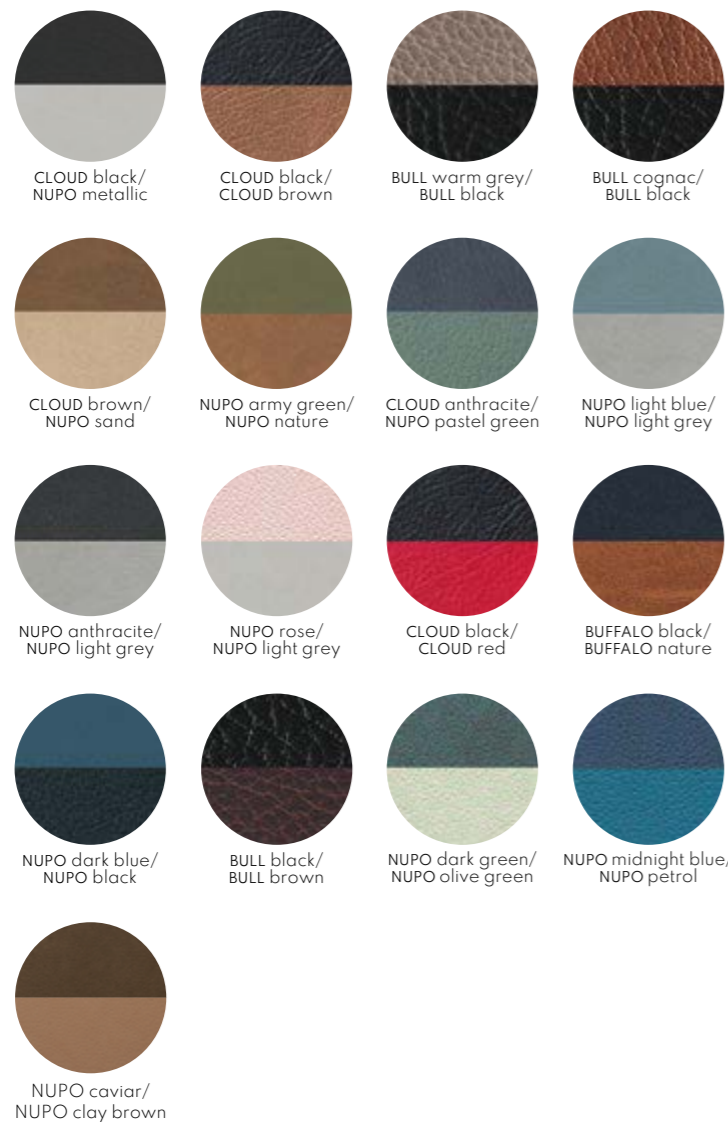

REVERSIBLE - 2 IN 1

With a unique technique, we have created a two-in-one Reversible leather type with carefully combined colours and textures. The combinations are fixed and are perfect for table mats and glass mats in any shape and size, as well as for inlays, and menus.

Available in all standard shapes and sizes.
Mat thickness 2mm.