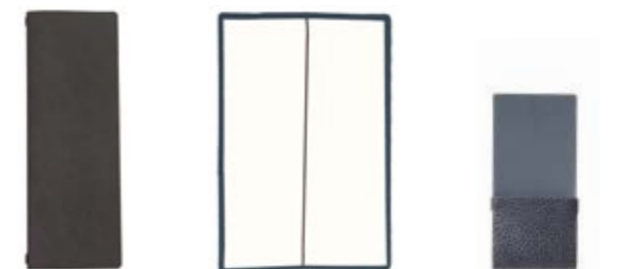

OSLO Tall

OSLO Folder A5

OSLO Folder Tall
W:11,8xH:33,2 cm

Open Tall

OSLO Payment Holder
W:9H:19 cm

CONTINUED →

OSLO
DOUBLE
folder A4
with Strap
Closure

OSLO Tall