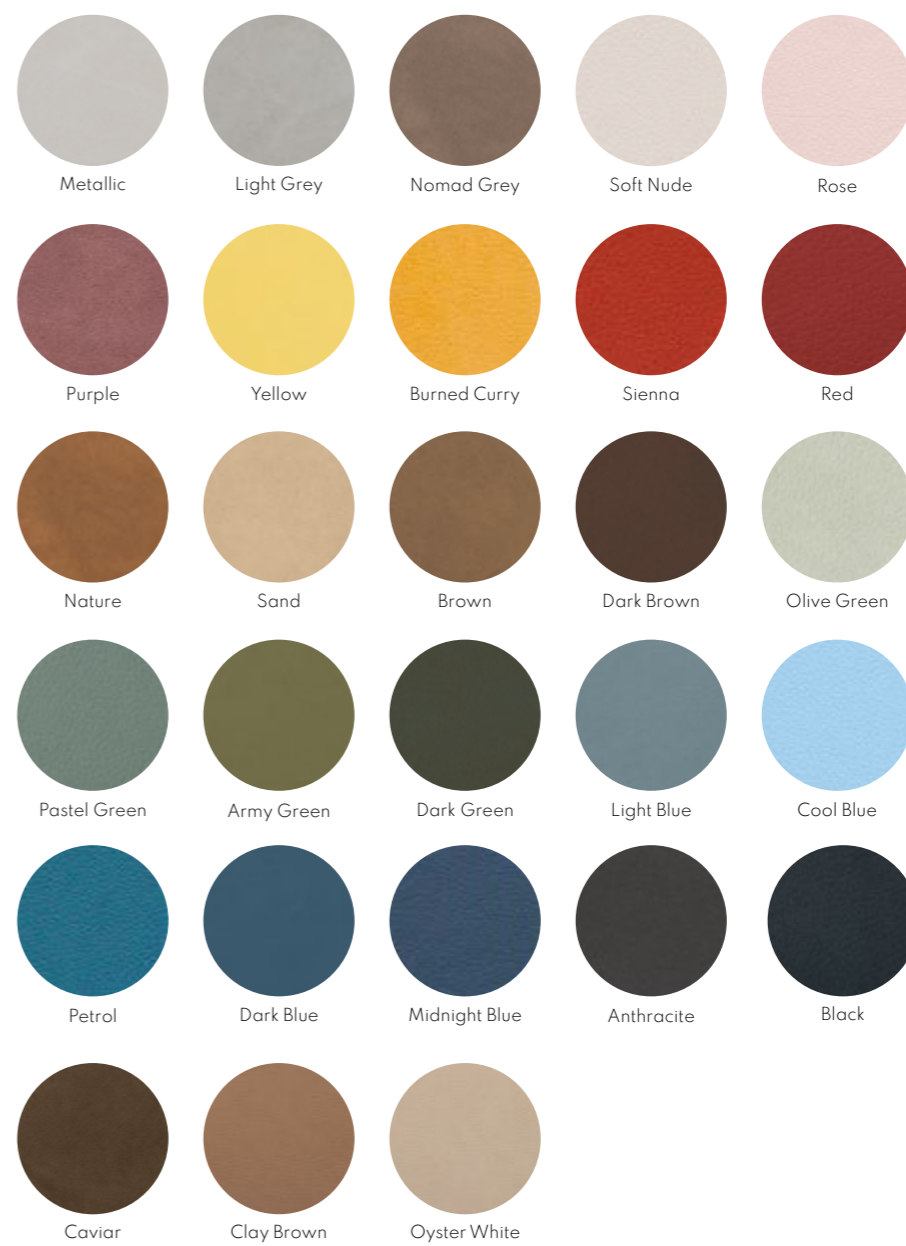

NUPO - THE SOFT

NUPO is one of our most popular structures. It has an exclusive, suede-like surface, with a soft structure. NUPO is elegant and timeless - the perfect choice for almost any interior style. The material is 1,6 mm thick and consists of 80% core leather and 20% natural rubber.