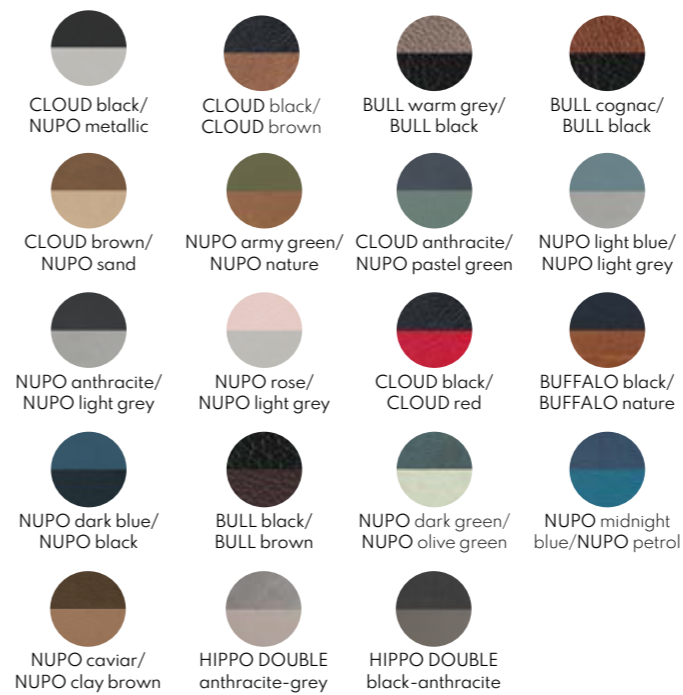

VARIATIONS

As all of our menu folders, OSLO can be made with several different closing options.

Sizes: A4, A5, tall folder, payment card, double edition.

OSLO is available in the colours below.

OSLO Payment Holder