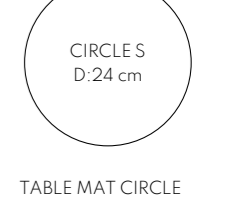

CIRCLE TABLE MATS

TABLE MAT CIRCLE

QUALITY:
BULL: 2,0 mm
BUFFALO: 2,0 mm
LACE: 1,6 mm
DOUBLE: 2,0 mm
HIPPO: 1,6 mm
NUPO: 1,6 mm
SERENE: 1,2 mm