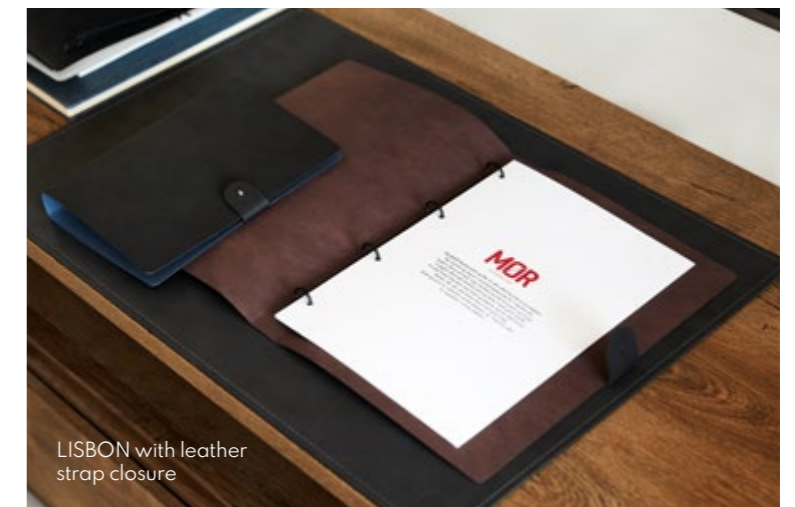

Open LISBON SPECIAL with leather strap closure

LISBON SPECIAL with leather strap closure

VARIATIONS

As all of our menu folders, LISBON can be made with several different closing options.

Sizes: A4, A3
Metal binder: black