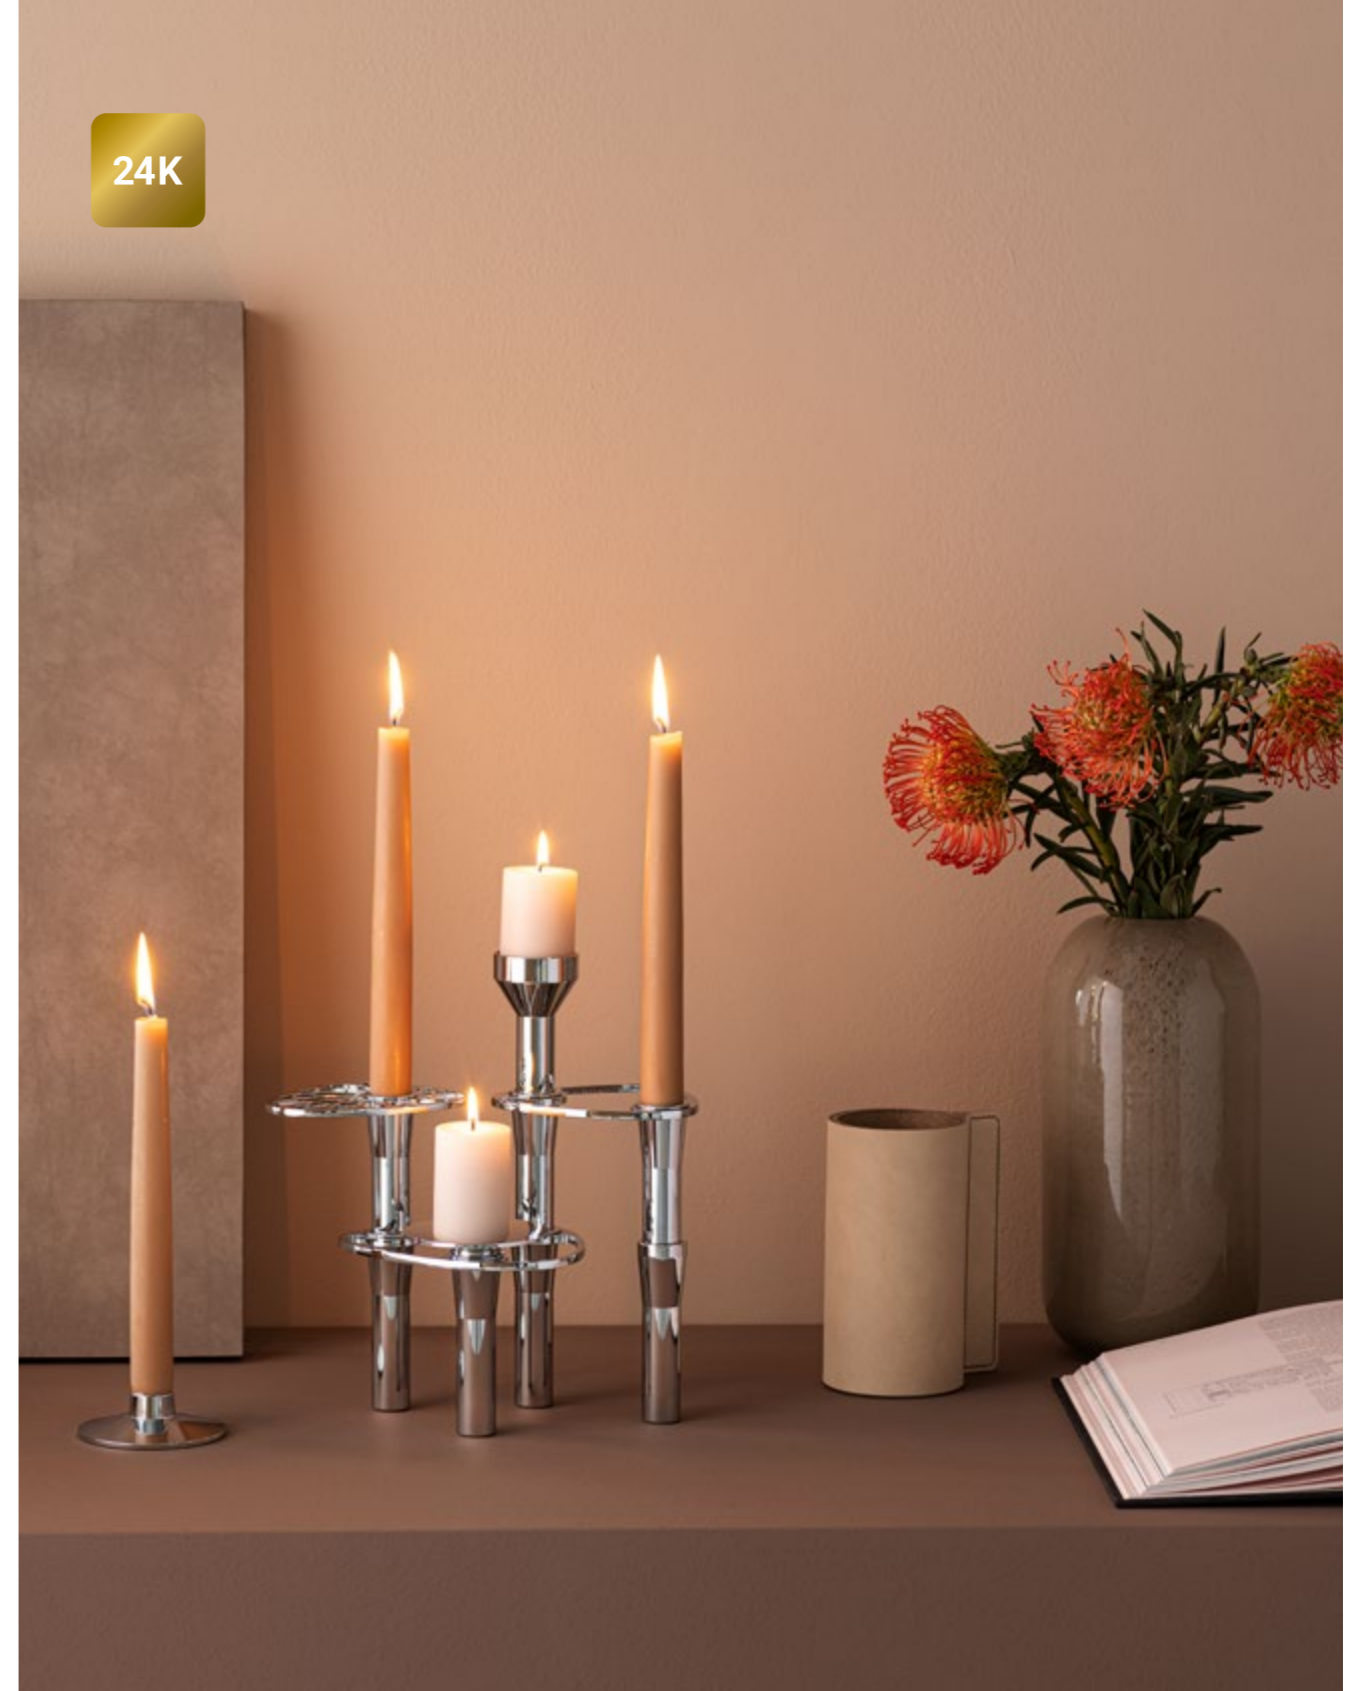

CIRCLE SMALL
D:11xH:3 cm

WITH LID
D:11xH:3 cm

SQUARE SMALL
W:11xL:11xH:3 cm

WITH LID
W:11xL:11xH:3 cm

CURVE SMALL
W:12,5xL:14xH:3 cm

WITH LID
W:12,5xL:14xH:3 cm

CANDLEHOLDERS & VASE

MEET OUR MODULAR AND STACKABLE LIND CURVE COLLECTION

Designed by Preben Lind and handcrafted in Denmark, the patent pending design of the LIND CURVE collection combines creativity, craftsmanship and honest materials in a reimagined candleholder concept with timeless appeal.

24K

LINDCURVE

SHAPE YOUR OWN DESIGN ICON

Whether mindfully arranged as a minimalist sculpture, or an extraordinary dinner table centerpiece, the ever-changing nature of your LIND CURVE candleholder takes you on a life-long journey of collecting and shaping your own design icons.