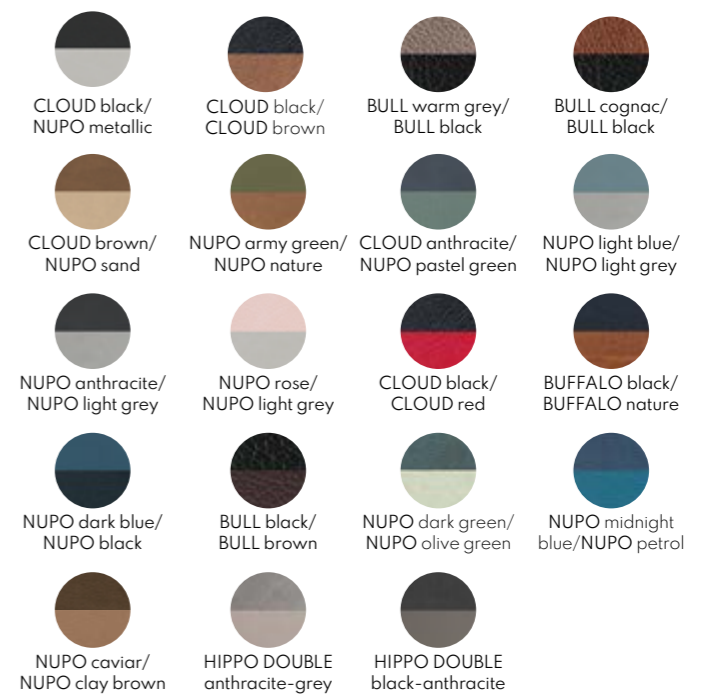

PARIS is available in the colours below.