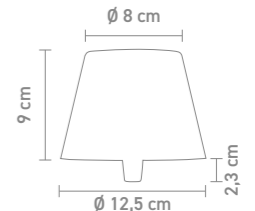

Florian Burghard

WELCOME TO OUR ASSORTMENT 2023/24

OUTDOOR
6 - 69

LIVING
70 - 123

weißes & farbiges licht
white & coloured light

TOP 2.0
100% FINE LIGHT
WHITE & RGB
2700K & 3000K
INDOOR & OUTDOOR
IP44
9H
RUNTIME
TOUCH SENSOR
103LM
DIMMABLE 1-3W
LED
HEIGHT: 9CM
W: Ø 12.5CM
FITS VARIOUS BOTTLES
Leuchte
Design by Lexis Kraft