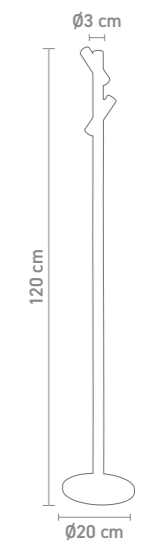

indoor & outdoor floor lamp, aluminum, rechargeable, run time max. 240 hrs., luminaire head 360° rotatable, with charging base

1,7 Watt, LED, 3000K, 110lm

78110 | schwarz, black

78111 | weiß, white

78112 | anthrazit, anthracite