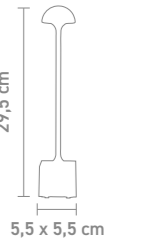

FLORA

perfektes ambiente bei minimalem platzbedarf - FLORA
perfect ambience with minimum space requirement - FLORA

indoor- & outdoortischleuchte aluminium, akkubetrieben, gesamtleuchtzeit max. 88 std., magnetisches ladekabel

indoor & outdoor table lamp, aluminum, rechargeable, run time max. 88 hrs., magnetic charging cable

2,3 Watt, LED, 2700K & 3000K, 247lm

78460 | weiß, white

78465 | grau, grey

78461 | schwarz, black

78467 | chrom, chrome

78468 | gold, gold

78464 | sand, sand

78463 | olivgrün, olive green

78462 | rot, red