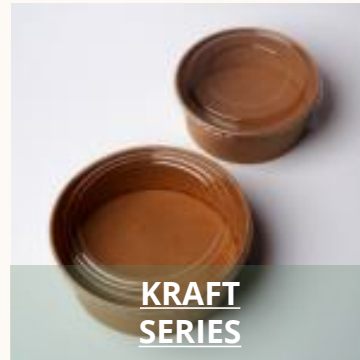

Choose the planet.

Packing Green creates disposable tableware and food packaging made from plants. We offer a wide range of sustainable alternatives to traditional plastic disposable tableware. Help reducing the fossil fuel-based plastic use in HORECA and opt for our bio-based packaging collections.

p7