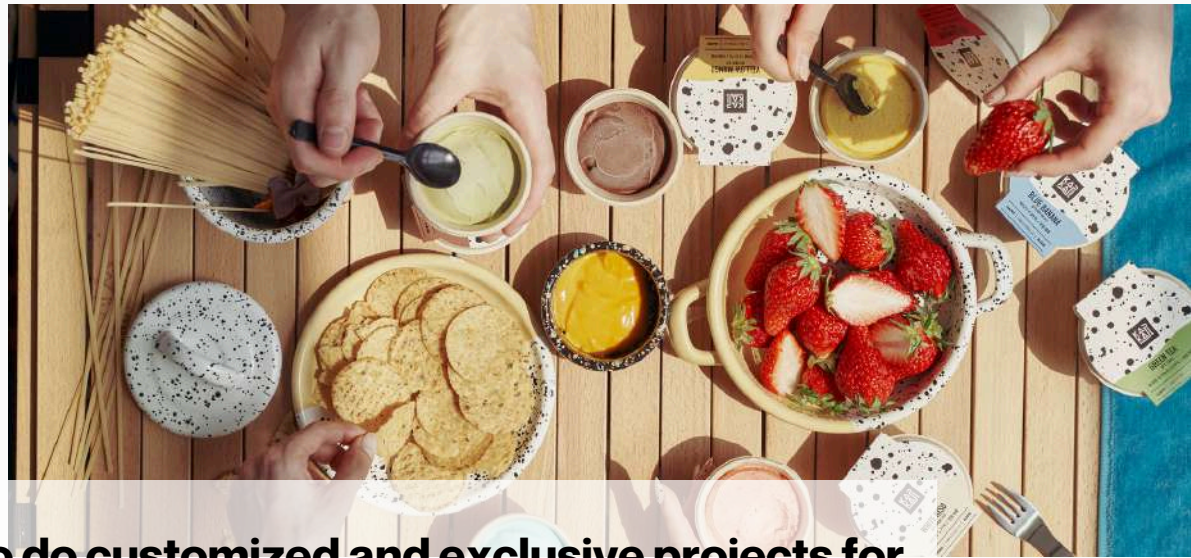

We love to do customized and exclusive projects for restaurants, hotels, museums, stores, brands, etc.