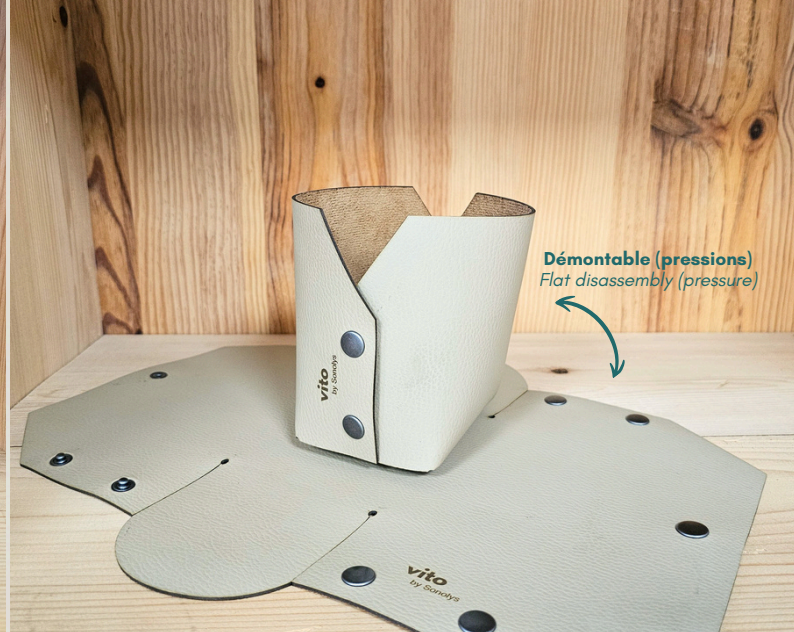

Vito

Matière = SONOTAN (Cuir synthétique épaisseur 2mm)
86% PVC 12% polyester 2% polyuréthane / Poids 950gr/m2
Disponible dans d'autres coloris:
→ SONOTAN 1 face ou 2 faces
→ SONOCLEAN / SONOSKAÏ 2 faces

Panière démontable pour stockage à plat.
Imperméable, lavable à l'éponge et machine 30°C

- Taille S = 7 x 10 x hauteur 12cm
- Taille M = 9 x 12 x hauteur 14cm
- Taille L = 11 x 14 x hauteur 16cm

En option: fermeture à pression

Material = SONOTAN (2mm thick synthetic leather)
86% PVC, 12% polyester, 2% polyurethane / Weight 950g/m2
Available in other colors:
→ SONOTAN 1 side or 2 sides
→ SONOCLEAN / SONOSKAÏ 2 sides

Removable basket for flat storage.
Waterproof, sponge washable and machine washable at 30°C

- Size S = 7 x 10 x height 12cm
- Size M = 9 x 12 x height 14cm
- Size L = 11 x 14 x height 16cm

Optional: snap closure