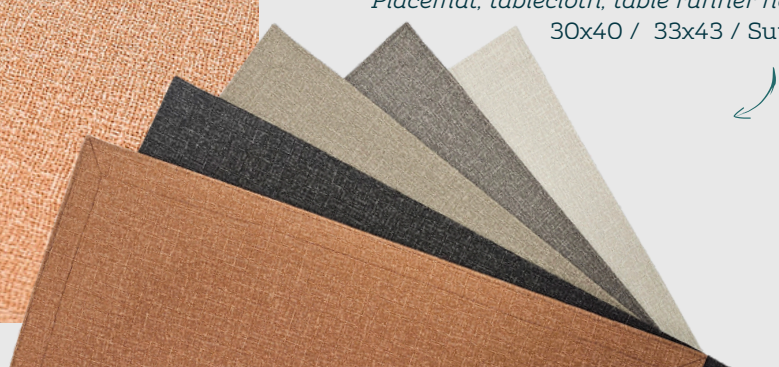

Panière RONDE - Ø15 / Ø20 / Ø25cm

100% PVC effet toile rustique
Largeur, width: 140cm
Poids, weight: 550gr/m²

Lavage à l'éponge et machine
à laver 30°C max, 800T/mn

Sponge and machine wash
30°C max, 800 rpm

Imperméable, sans repassage
Waterproof, no ironing required

Set, Chemin, Nappe 1 face finition ourlet
Placemat, tablecloth, table runner hem finish
30x40 / 33x43 / Sur-mesure