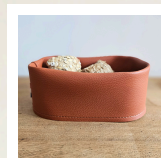

Tomette (TATM)