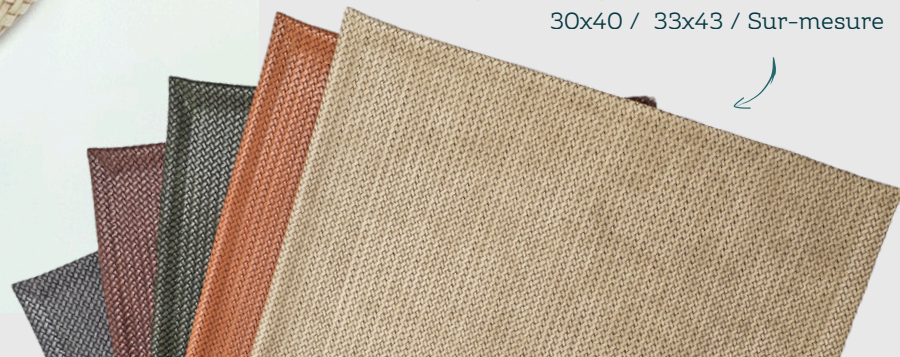

Set, Chemin, Nappe 1 face ourle

Placemat, tablecloth, table runner hem finish
30x40 / 33x43 / Sur-mesure