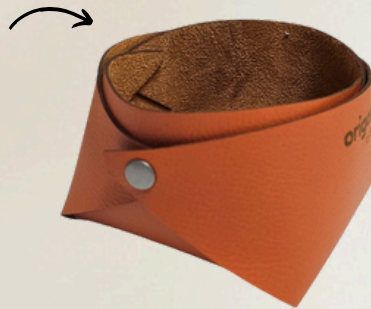

Démontable (pressions)
Flat disassembly (pressure)