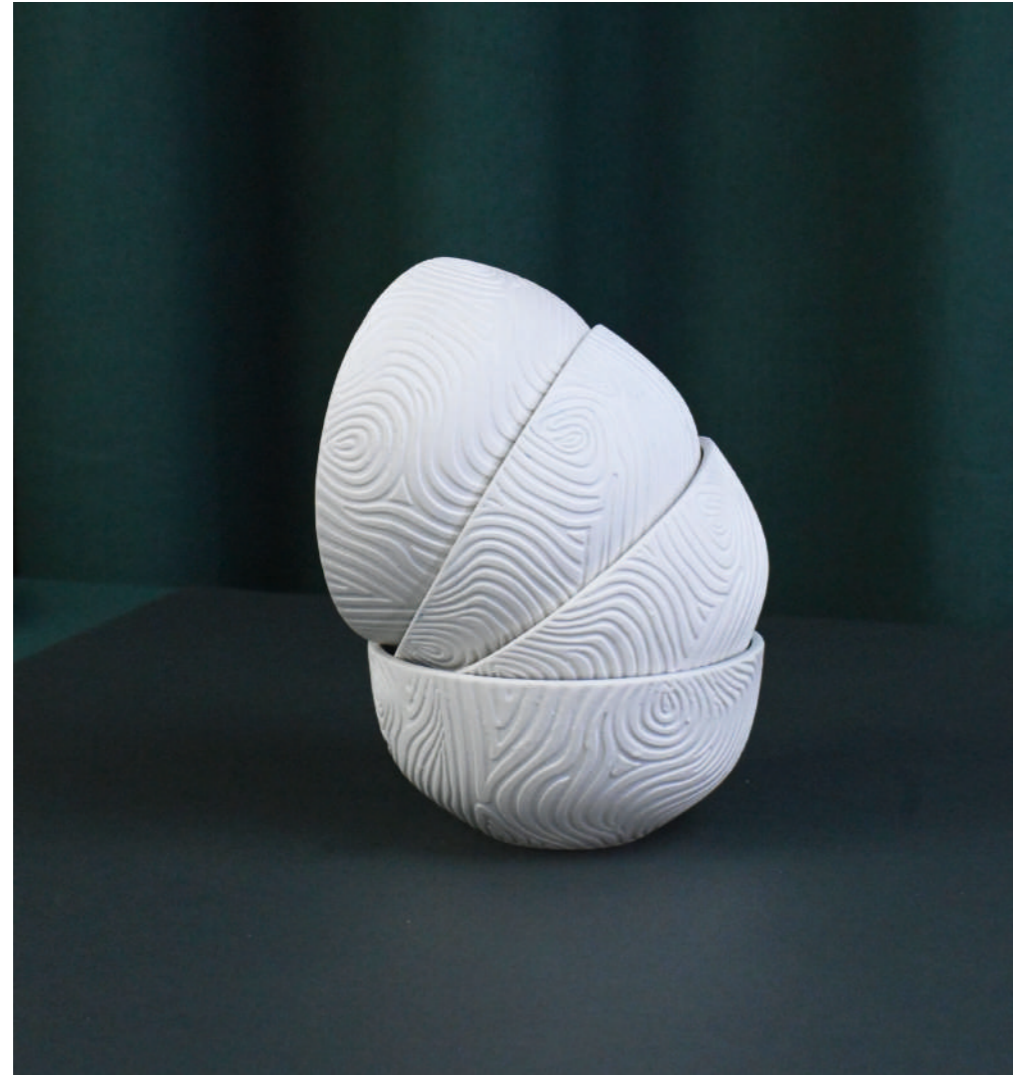

Flat plate
HA-PL23-03
23 cm
Colors: ● ● ● ○

Flat plate
HA-PL26-02
26 cm
Colors: ● ● ● ○

DEEP PLATES

Deep plate
HA-PH22-01
22 cm
Colors: ● ● ● ○

Deep plate
HA-PH25-02
25 cm
Colors: ● ● ● ○

BOWLS

Bowl
HA-CU12-01
12 cm
Colors: ●●●○