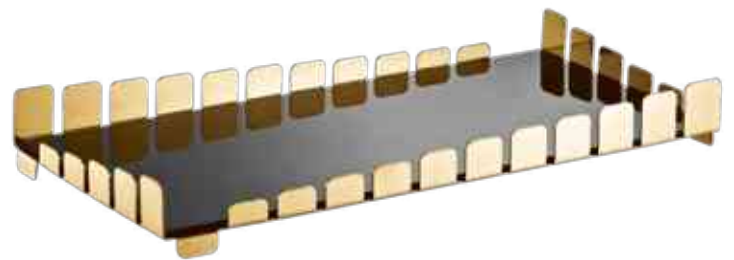

BANDEJA BAR VIDRO PRETO PIANO
PIANO BAR TRAY W/ BLACK GLASS

DESIGNER: STUDIO RIVA

R04084 - AÇO INOX / STAINLESS STEEL - 18/10
004084 - PRATA / SILVER
GO4084 - OURO 24K / 24K GOLD
NB4084 - NÍQUEL BLACK / NICKEL BLACK

64 x 31.5 x 7.5 cm
5.94 kg (L/N) - 6.53 kg (B/G)