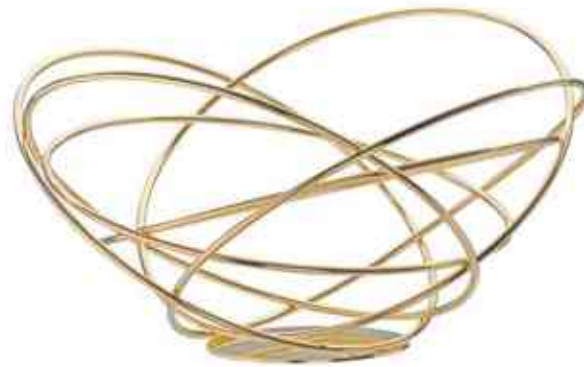

SILVER

Riva's silver plating follows strict standards, with 20 microns of nickel before applying 12 microns of silver. This process ensures intense shine and durability, meeting the highest international requirements.