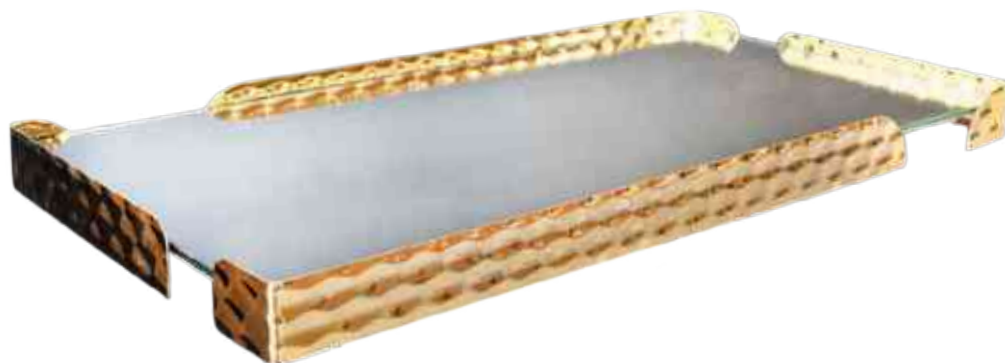

BANDEJA BAR VIDRO ESPELHADO EXTRA GRANDE ACQUA
ACQUA EXTRA LARGE BAR TRAY W/ MIRRORRED GLASS

DESIGNER: STUDIO RIVA

R06432 - AÇO INOX / STAINLESS STEEL - 18/10

006432 - PRATA / SILVER

IG6432 - OURO E INOX / GOLD AND STEEL

IB6432 - INOX E NÍQUEL BLACK / STEEL AND BLACK

84 x 42 x 5,5 cm

6 kg (L/N) - 6.5 kg (B/G)