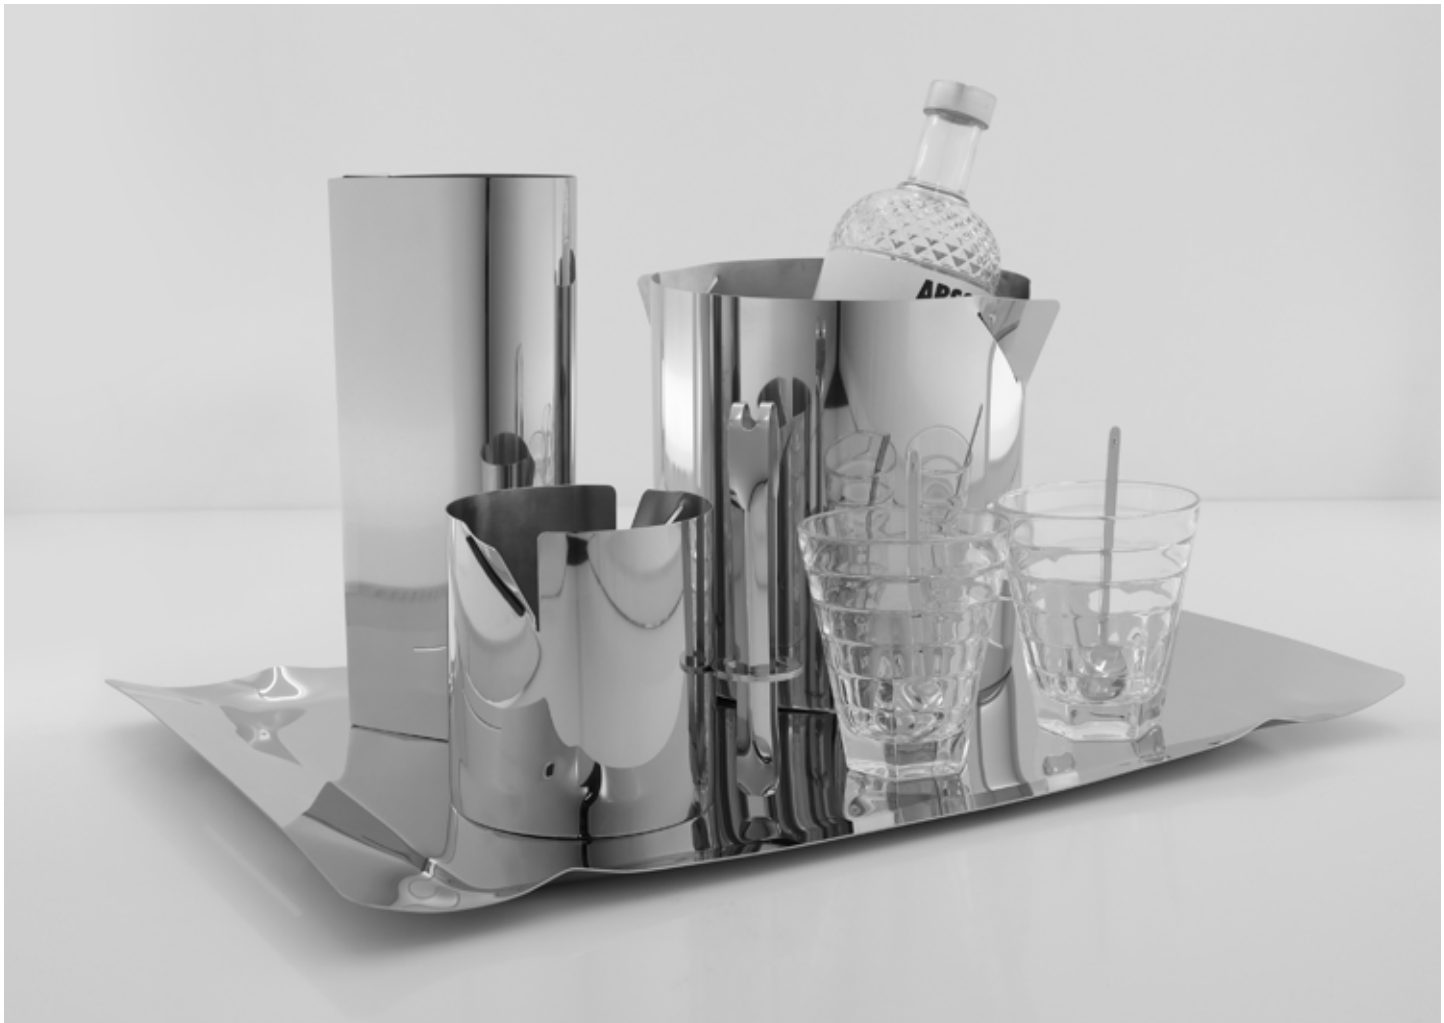

BALDE CHAMPANHE RITRATTO 6L
RITRATTO CHAMPAGNE BUCKET 6L

DESIGNER: STUDIO RIVA

RT0096 - AÇO INOX / STAINLESS STEEL - 18/10
OT0096 - PRATA / SILVER
GT0096 - OURO 24K / 24K GOLD

Ø25.5 x 21 cm
1.445 kg (L/N) - 1.9 kg (B/G)