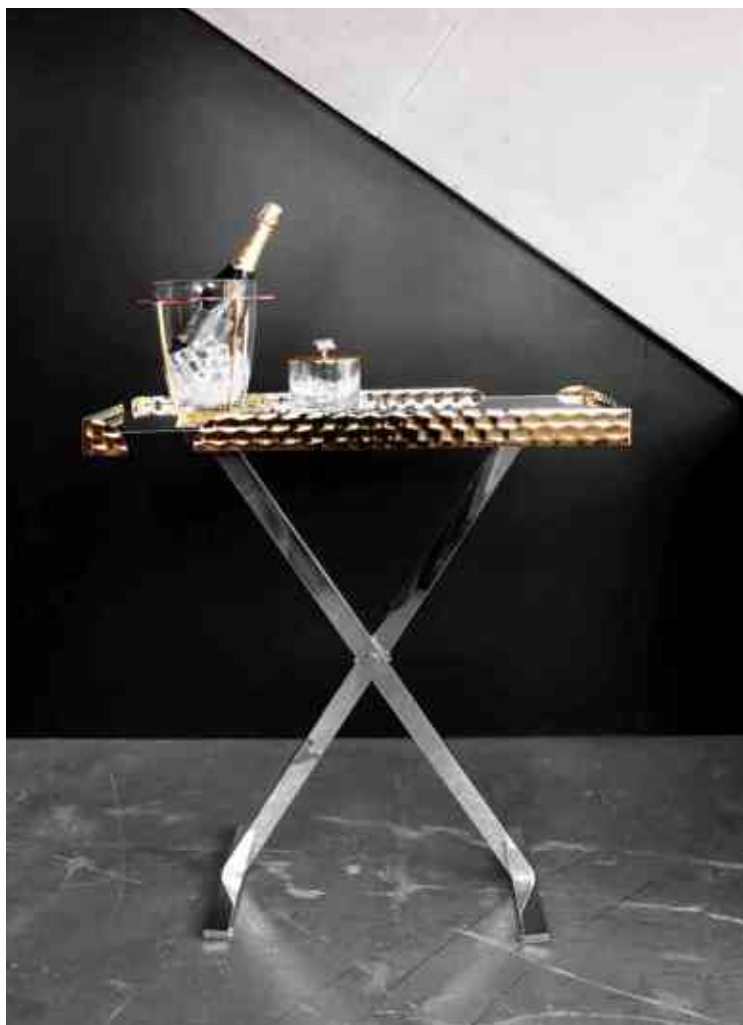

CAVALETE DESIGUAL
DESIGUAL TRESTEL

DESIGNER: STUDIO RIVA

R05787 - AÇO INOX / STAINLESS STEEL - 18/10

005787 - PRATA / SILVER

GO5787 - OURO 24K / 24K GOLD

47 x 37.5 x 88.5 cm

3.85 kg (L/N) - 4.3 kg (B/G)

*É compatível com as bandejas retangulares e ovais Labirinto e de 6 lados Desigual. O cavalete é dobrável, permite fácil montagem e estocagem.

Is suitable for the Labirinto rectangular and ovals and 6-sided Desigual trays. The easel is foldable, allowing easy assembly and storage.